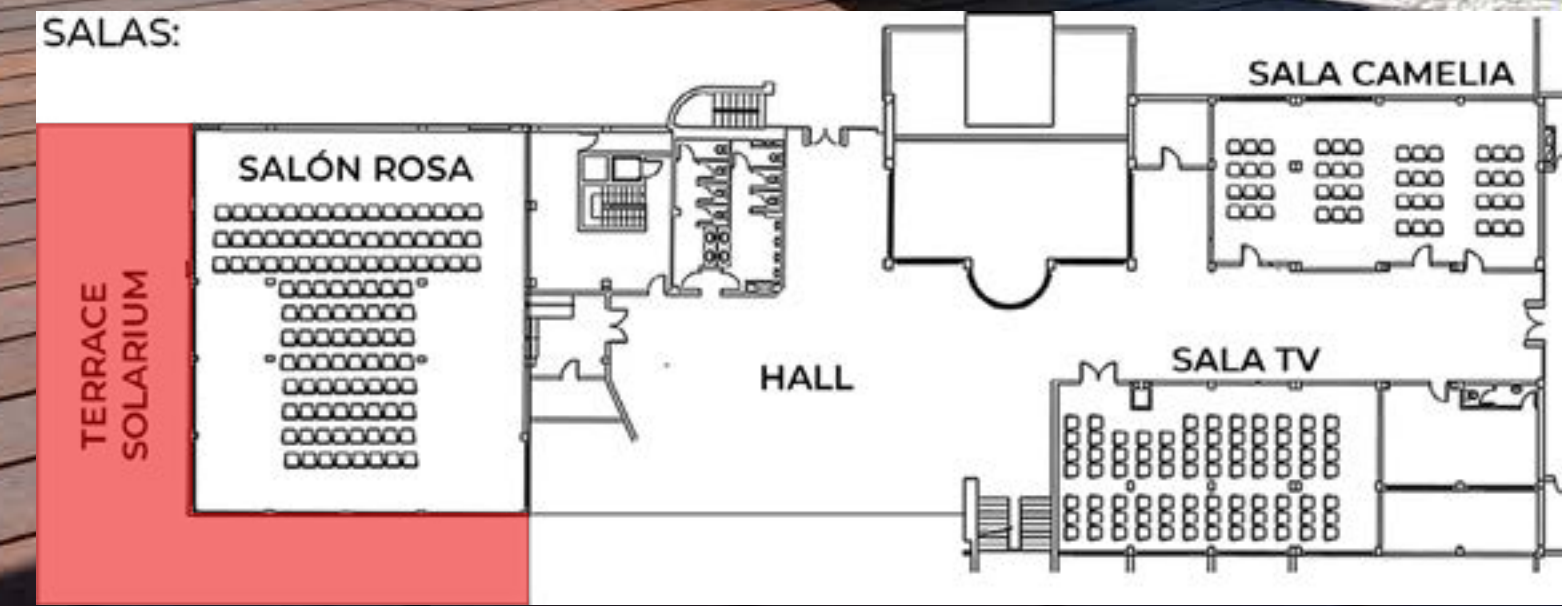

PLANNED AHEADANCE in 2024

WE CARE ABOUT THE ENVIROMENT

*Photovoltaic
Solar Park Ring*

**CO2 Refrigeration
Plants**

**Solar Thermal
Energy**

*Heat
Recovery*

SALÓN ROSA

IMPERIAL	COCKTAIL	TEATRO	ESCUELA	FORMA "U"	BANQUETE
		150 pers.	80 pers.	80 pers.	

SURFACE	HEIGHT
290 m ²	2,85 m

TERRACE SOLARIUM

SURFACE	HEIGHT	IMPERIAL	COCKTAIL	TEATRO	ESCUELA	FORMA "U"	BANQUETE
m ²	OUTDOOR		200 pers.				150 pers.

ROOM CAMELIA

SURFACE	HEIGHT	IMPERIAL	COCKTAIL	TEATRO	ESCUELA	FORMA "U"	BANQUETE
109 m ²	2,36 m			50 pers.	20 pers.	18 pers.	

TV ROOM

SURFACE	HEIGHT	IMPERIAL	COCKTAIL	TEATRO	ESCUELA	FORMA "U"	BANQUETE
109 m ²	2,36 m			50 pers.	20 pers.	18 pers.	

HALL

SURFACE	HEIGHT	IMPERIAL	COCKTAIL	TEATRO	ESCUELA	FORMA "U"	BANQUETE
m ²	2,36 m		200 pers.	150 pers.	100 pers.		150 pers.

ONLY ADULTS POOL

SURFACE	HEIGHT	IMPERIAL	COCKTAIL	TEATRO	ESCUELA	FORMA "U"	BANQUETE
109 m ²	OUTDOOR		300 pers.				200 pers.

Restaurant - Residencia

Son Floriana
Desde 1986

biomar
S P A

¡EXCLUSIVE FOR CLIENTS OF PROTUR HOTELS!