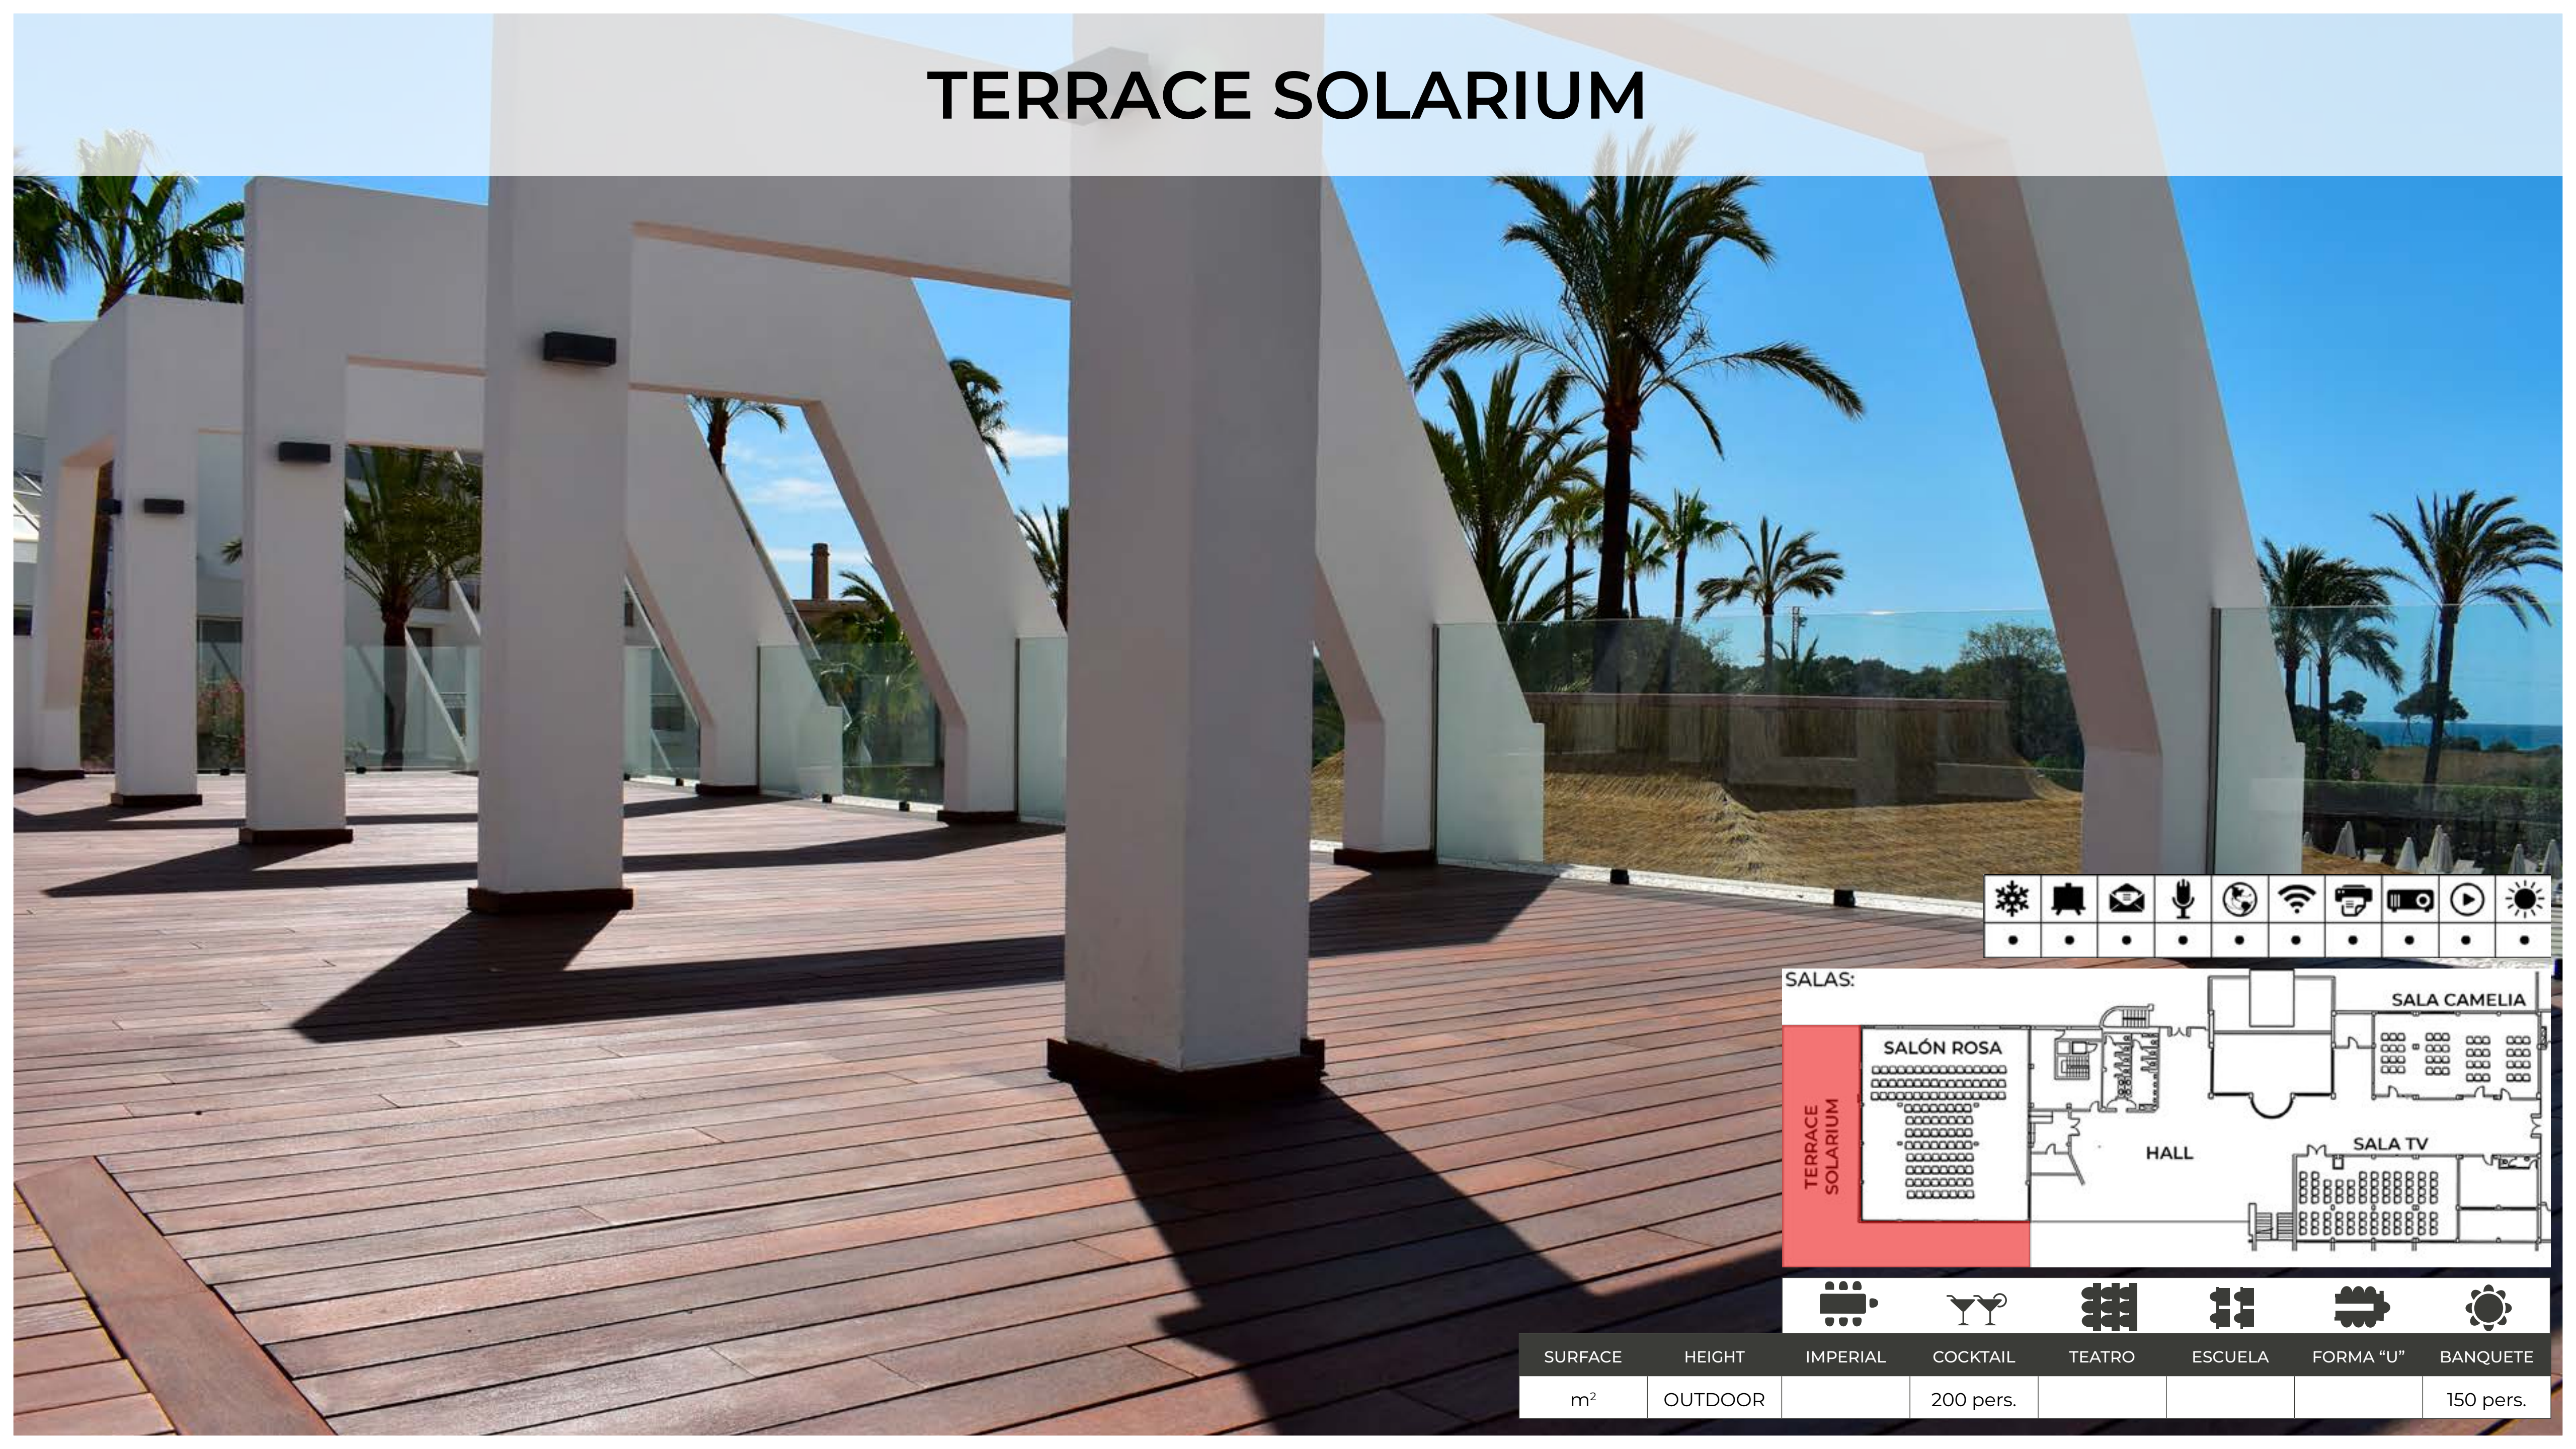

PLANNED AHEADANCE in 2024

WE CARE ABOUT THE ENVIROMENT

*Photovoltaic
Solar Park Ring*

**CO2 Refrigeration
Plants**

**Solar Thermal
Energy**

*Heat
Recovery*

SALÓN ROSA

IMPERIAL	COCKTAIL	TEATRO	ESCUELA	FORMA "U"	BANQUETE
		150 pers.	80 pers.	80 pers.	

SURFACE	HEIGHT
290 m ²	2,85 m

TERRACE SOLARIUM

SURFACE	HEIGHT	IMPERIAL	COCKTAIL	TEATRO	ESCUELA	FORMA "U"	BANQUETE
m ²	OUTDOOR		200 pers.				150 pers.

ROOM CAMELIA

SURFACE	HEIGHT	IMPERIAL	COCKTAIL	TEATRO	ESCUELA	FORMA "U"	BANQUETE
109 m ²	2,36 m			50 pers.	20 pers.	18 pers.	