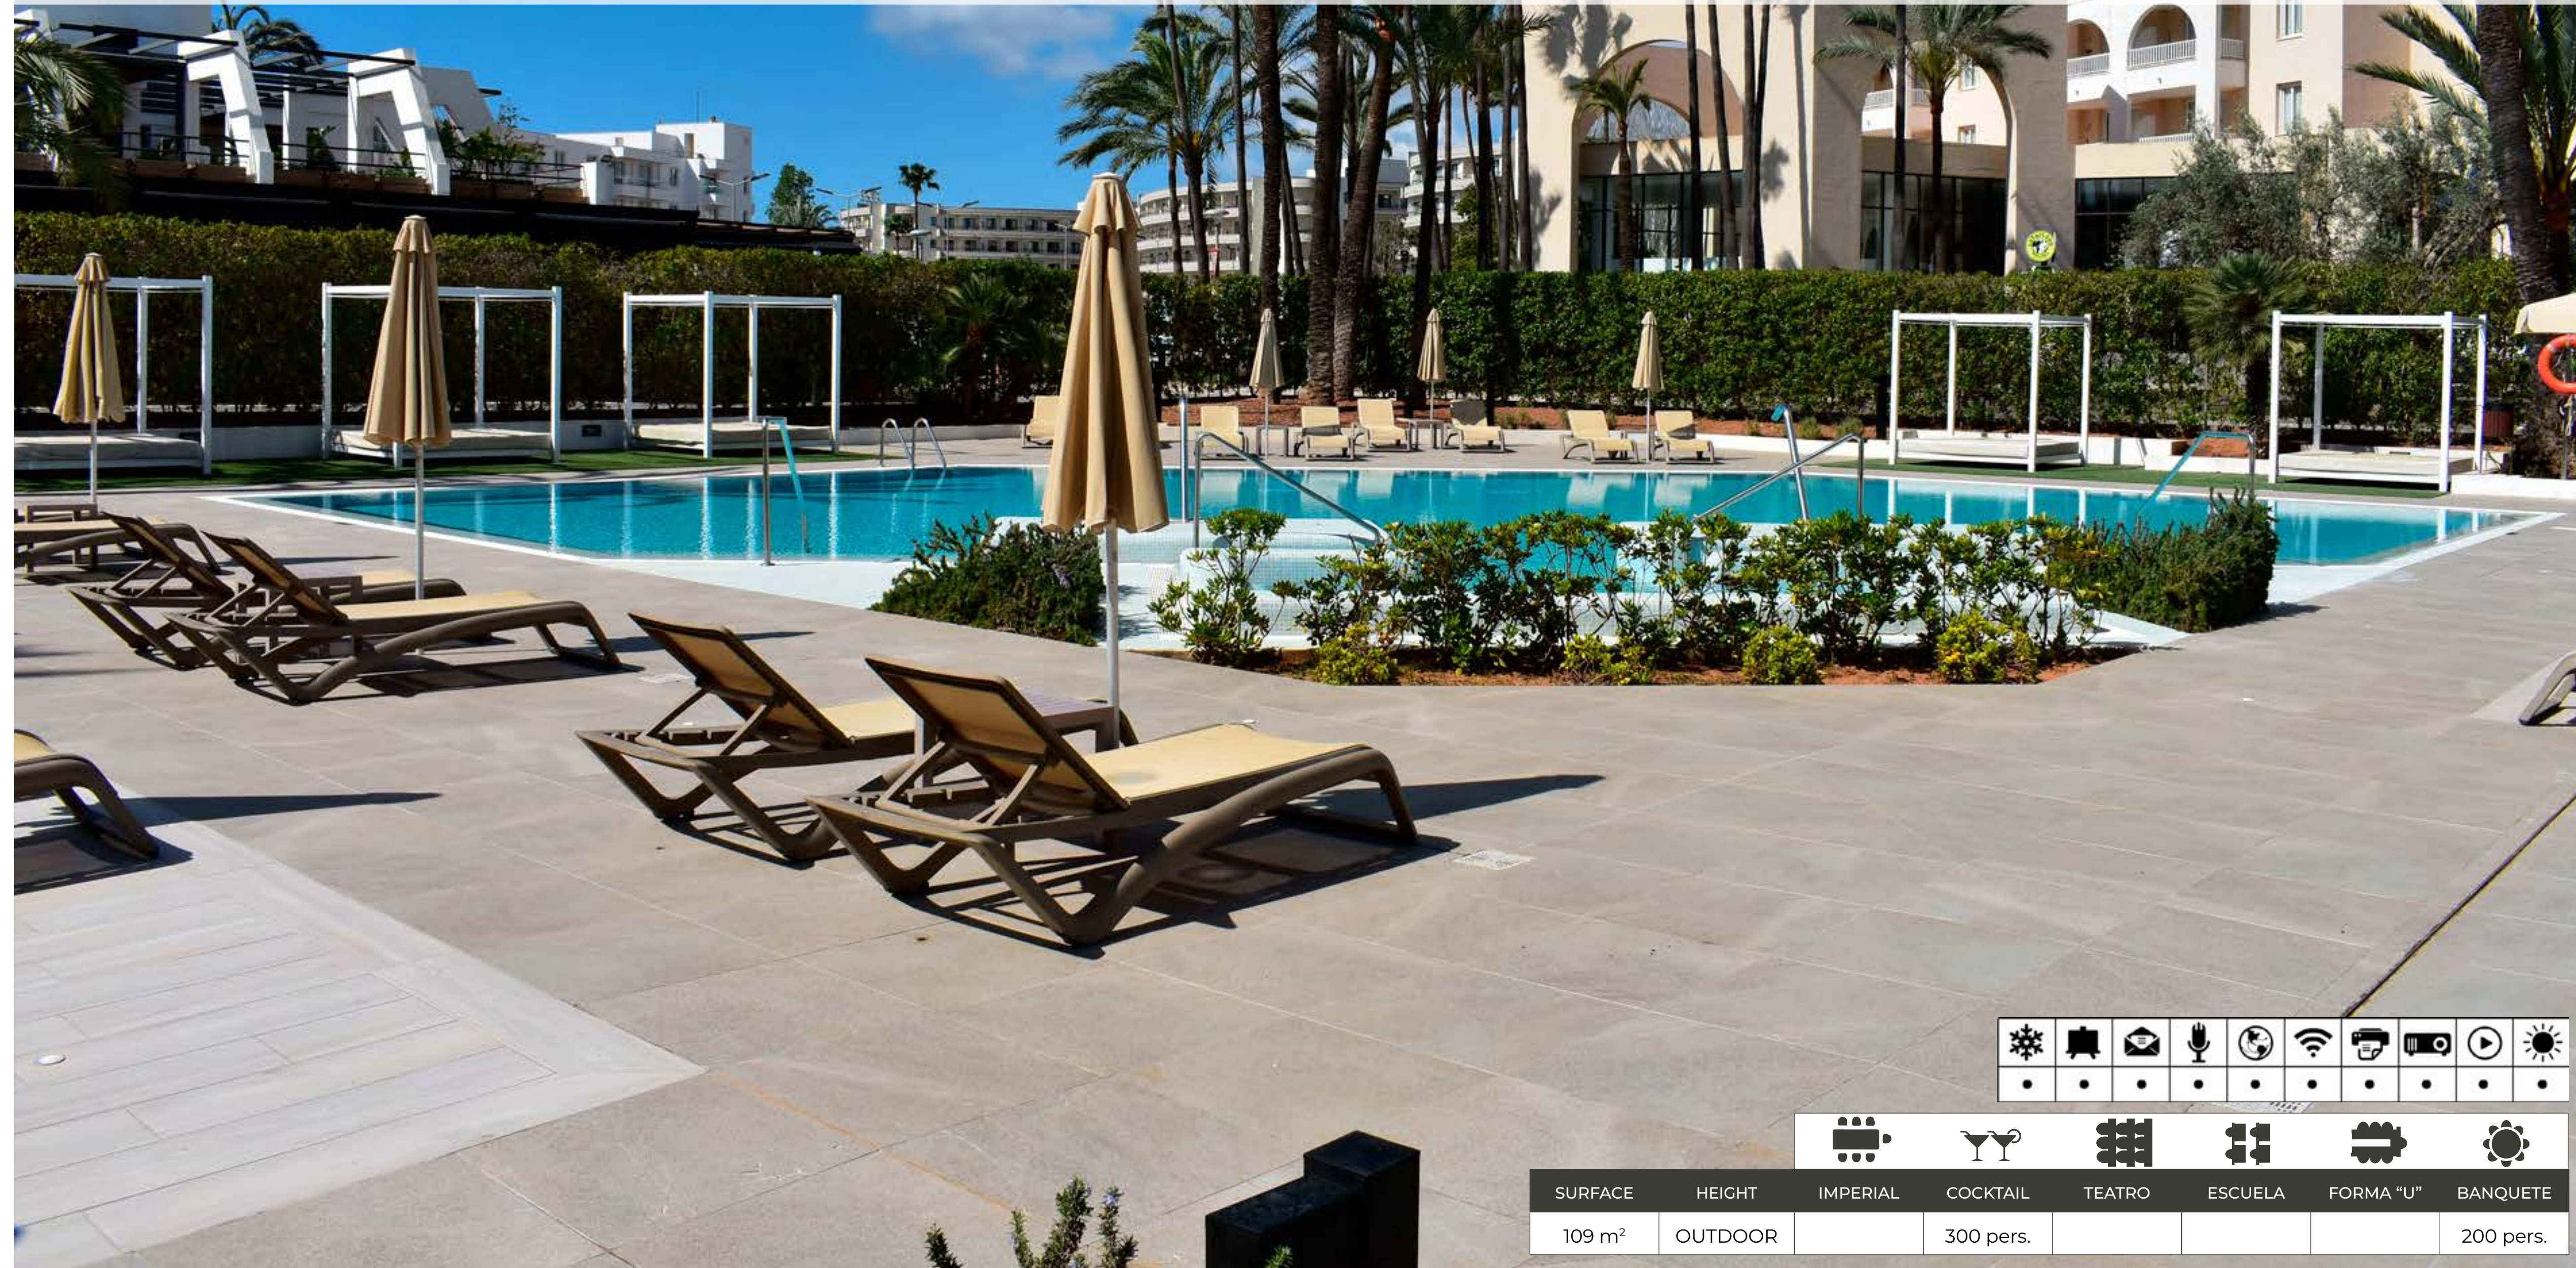

ONLY ADULTS POOL

SURFACE	HEIGHT	IMPERIAL	COCKTAIL	TEATRO	ESCUELA	FORMA "U"	BANQUETE
109 m ²	OUTDOOR		300 pers.				200 pers.

Restaurant - Residencia

Son Floriana
Desde 1986

biomar
S P A

¡EXCLUSIVE FOR CLIENTS OF PROTUR HOTELS!