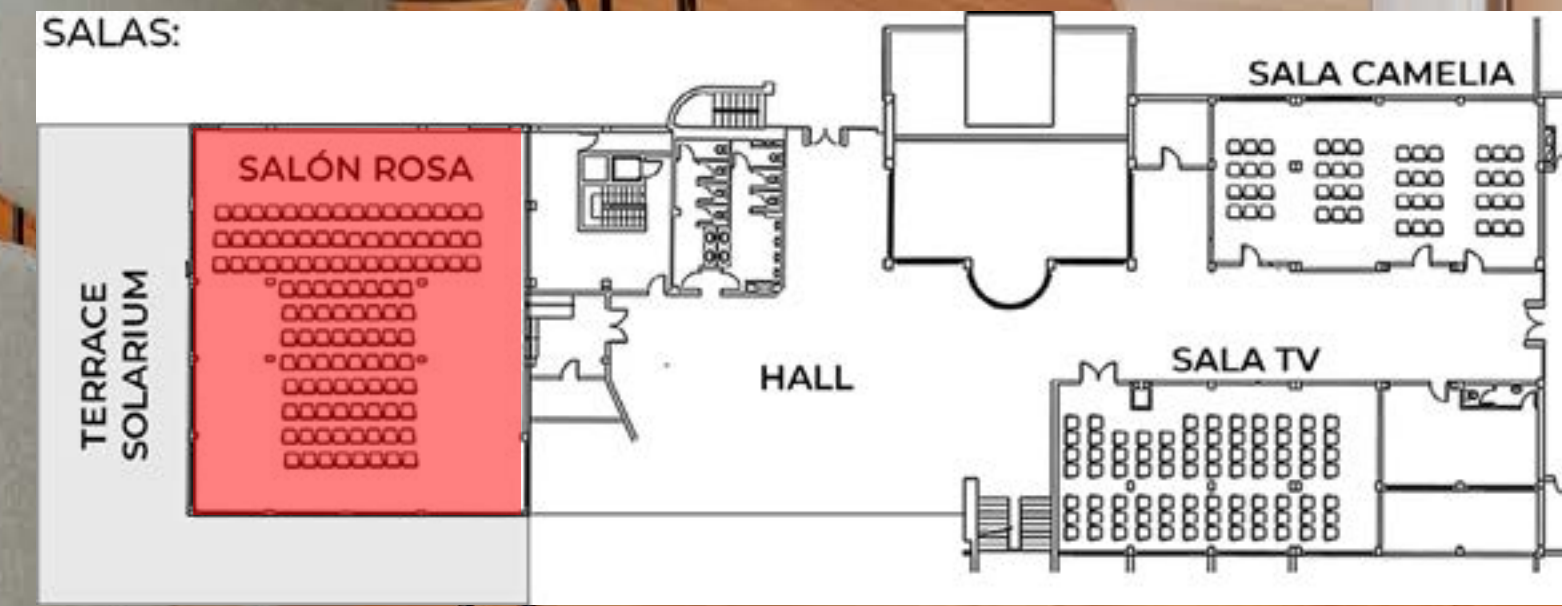

PLANNED AHEADANCE in 2024

WE CARE ABOUT THE ENVIROMENT

*Photovoltaic
Solar Park Ring*

**CO2 Refrigeration
Plants**

**Solar Thermal
Energy**

*Heat
Recovery*

SALÓN ROSA

IMPERIAL	COCKTAIL	TEATRO	ESCUELA	FORMA "U"	BANQUETE
		150 pers.	80 pers.	80 pers.	

SURFACE	HEIGHT
290 m ²	2,85 m

TERRACE SOLARIUM

SURFACE	HEIGHT	IMPERIAL	COCKTAIL	TEATRO	ESCUELA	FORMA "U"	BANQUETE
m ²	OUTDOOR		200 pers.				150 pers.

ROOM CAMELIA

SURFACE	HEIGHT	IMPERIAL	COCKTAIL	TEATRO	ESCUELA	FORMA "U"	BANQUETE
109 m ²	2,36 m			50 pers.	20 pers.	18 pers.	

TV ROOM

SURFACE	HEIGHT	IMPERIAL	COCKTAIL	TEATRO	ESCUELA	FORMA "U"	BANQUETE
109 m ²	2,36 m			50 pers.	20 pers.	18 pers.	

HALL

SURFACE	HEIGHT	IMPERIAL	COCKTAIL	TEATRO	ESCUELA	FORMA "U"	BANQUETE
m ²	2,36 m		200 pers.	150 pers.	100 pers.		150 pers.

ONLY ADULTS POOL

SURFACE	HEIGHT	IMPERIAL	COCKTAIL	TEATRO	ESCUELA	FORMA "U"	BANQUETE
109 m ²	OUTDOOR		300 pers.				200 pers.

Restaurant - Residencia

Son Floriana
Desde 1986

biomar
S P A

¡EXCLUSIVE FOR CLIENTS OF PROTUR HOTELS!