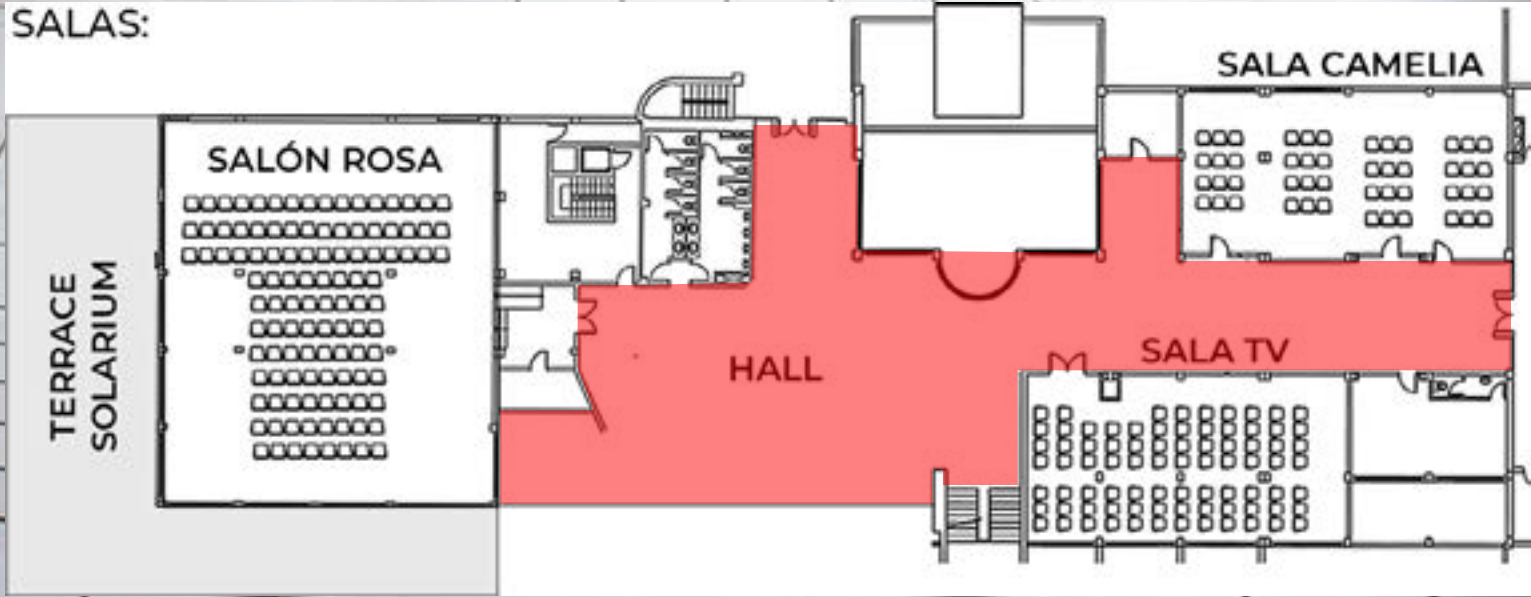

SURFACE	HEIGHT
290 m ²	2,85 m

TERRACE SOLARIUM

SURFACE	HEIGHT	IMPERIAL	COCKTAIL	TEATRO	ESCUELA	FORMA "U"	BANQUETE
m ²	OUTDOOR		200 pers.				150 pers.

ROOM CAMELIA

SURFACE	HEIGHT	IMPERIAL	COCKTAIL	TEATRO	ESCUELA	FORMA "U"	BANQUETE
109 m ²	2,36 m			50 pers.	20 pers.	18 pers.	

TV ROOM

SURFACE	HEIGHT	IMPERIAL	COCKTAIL	TEATRO	ESCUELA	FORMA "U"	BANQUETE
109 m ²	2,36 m			50 pers.	20 pers.	18 pers.	

HALL

SURFACE	HEIGHT	IMPERIAL	COCKTAIL	TEATRO	ESCUELA	FORMA "U"	BANQUETE
m ²	2,36 m		200 pers.	150 pers.	100 pers.		150 pers.

ONLY ADULTS POOL

SURFACE	HEIGHT	IMPERIAL	COCKTAIL	TEATRO	ESCUELA	FORMA "U"	BANQUETE
109 m ²	OUTDOOR		300 pers.				200 pers.

Restaurant - Residencia

Son Floriana
Desde 1986

biomar
S P A

¡EXCLUSIVE FOR CLIENTS OF PROTUR HOTELS!