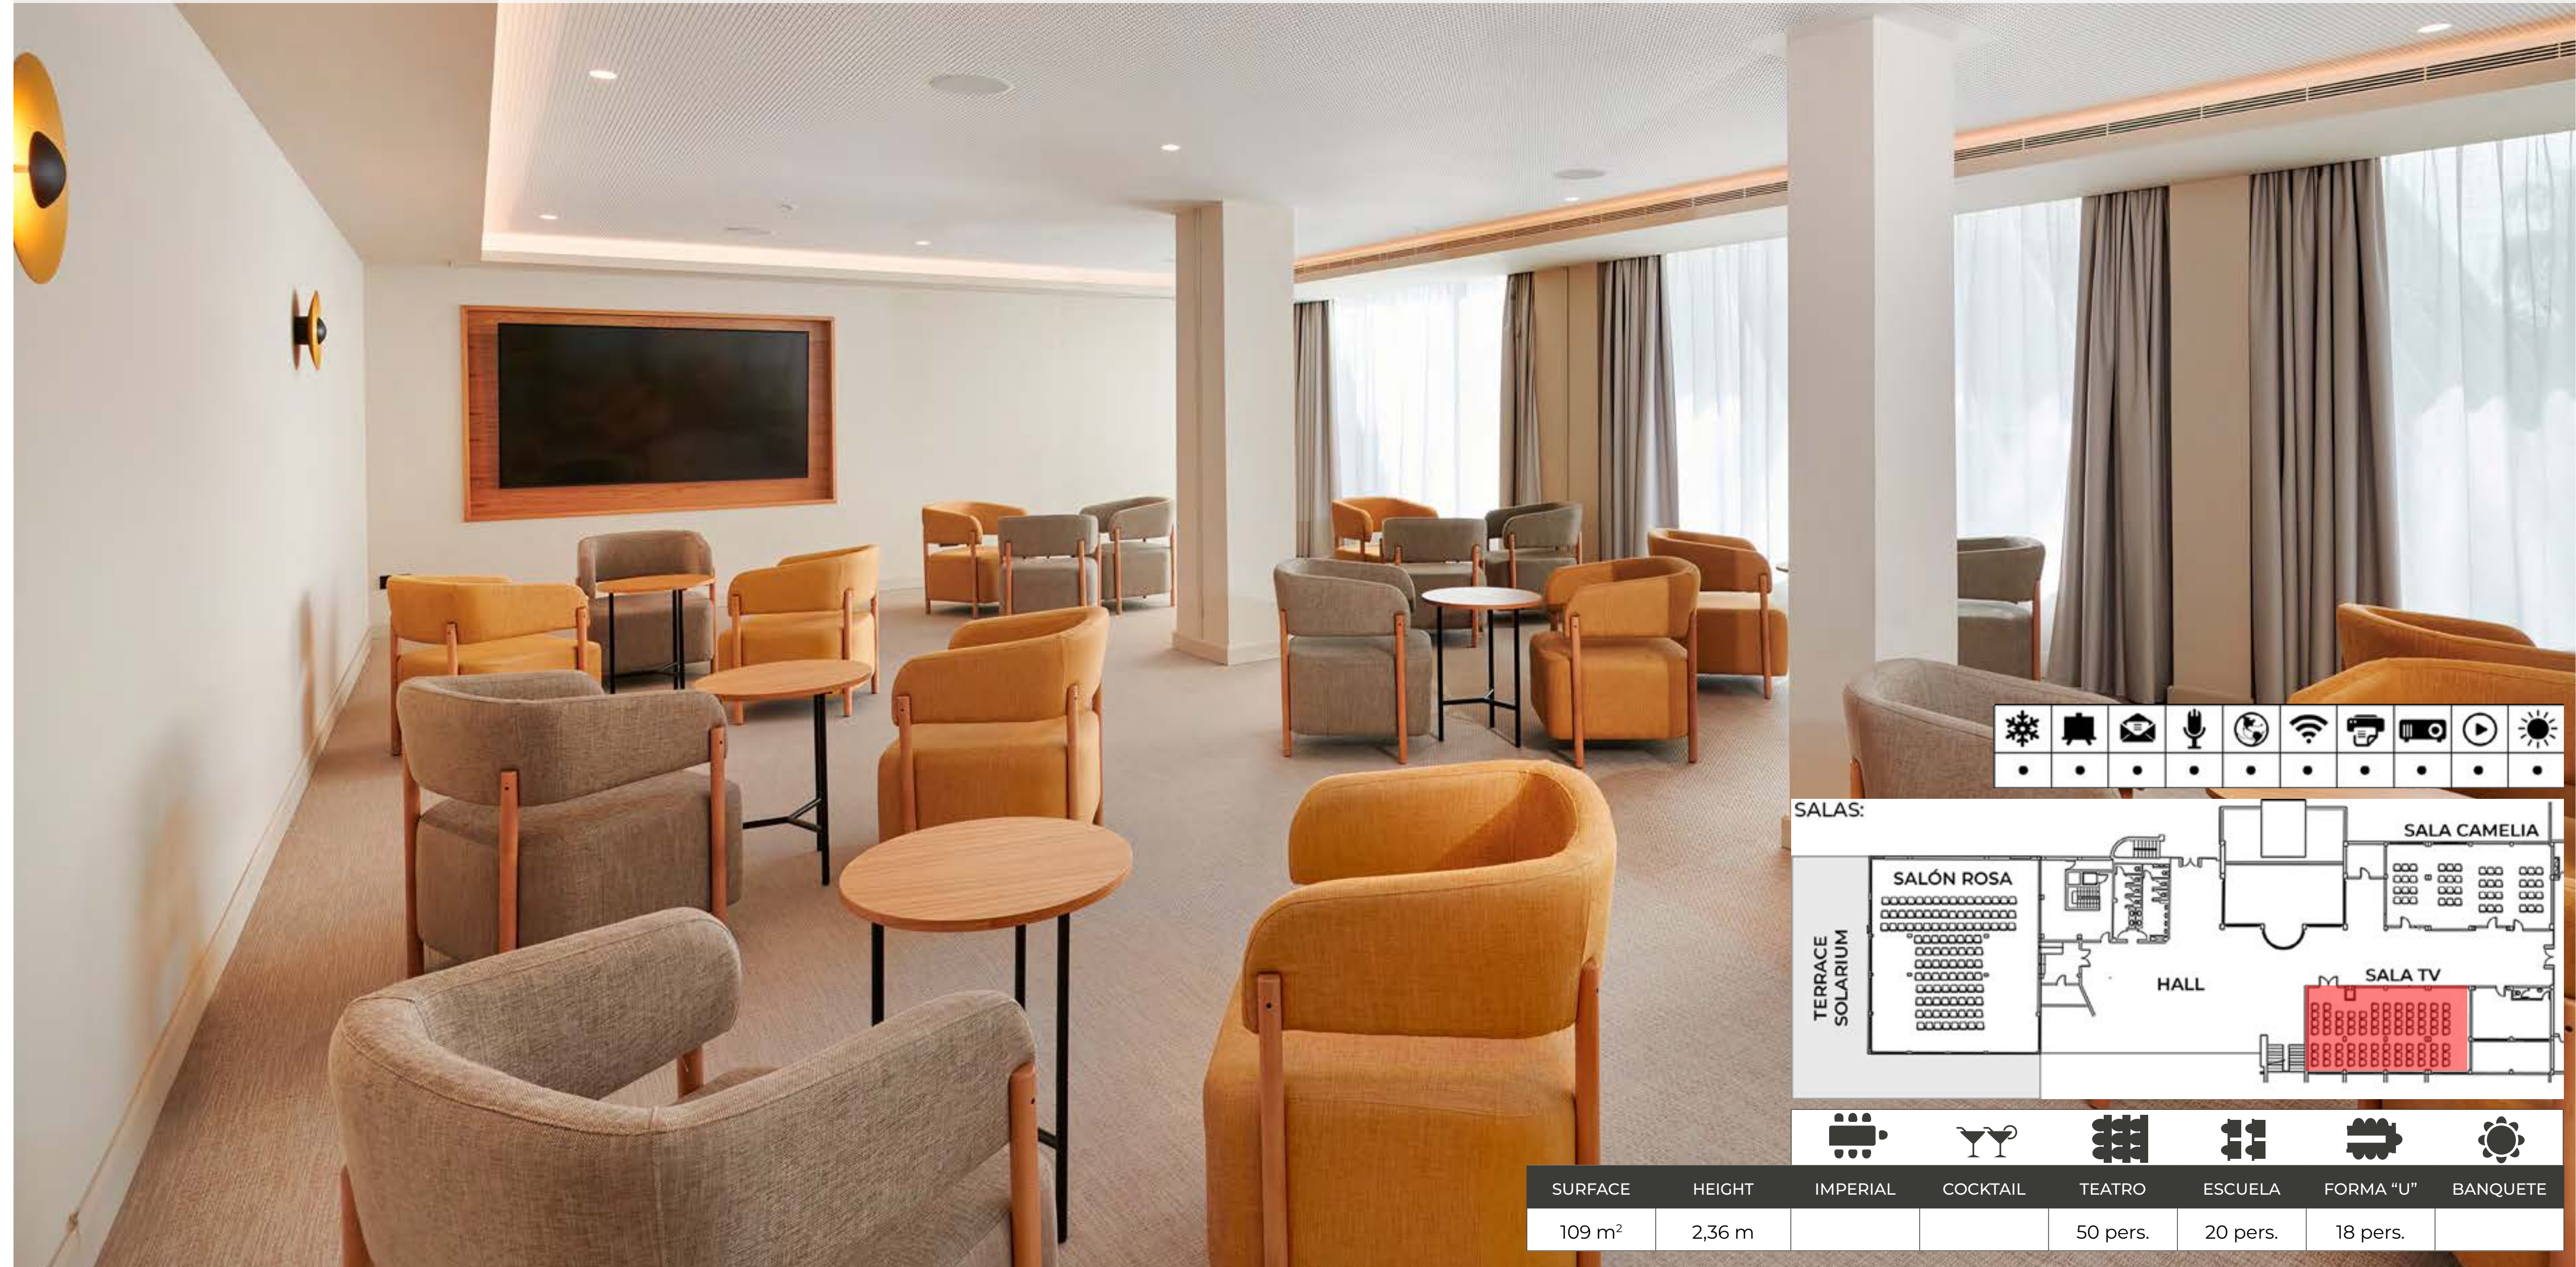

SURFACE	HEIGHT
290 m ²	2,85 m

TERRACE SOLARIUM

SURFACE	HEIGHT	IMPERIAL	COCKTAIL	TEATRO	ESCUELA	FORMA "U"	BANQUETE
m ²	OUTDOOR		200 pers.				150 pers.

ROOM CAMELIA

SURFACE	HEIGHT	IMPERIAL	COCKTAIL	TEATRO	ESCUELA	FORMA "U"	BANQUETE
109 m ²	2,36 m			50 pers.	20 pers.	18 pers.	

TV ROOM

SURFACE	HEIGHT	IMPERIAL	COCKTAIL	TEATRO	ESCUELA	FORMA "U"	BANQUETE
109 m ²	2,36 m			50 pers.	20 pers.	18 pers.	

HALL

SURFACE	HEIGHT	IMPERIAL	COCKTAIL	TEATRO	ESCUELA	FORMA "U"	BANQUETE
m ²	2,36 m		200 pers.	150 pers.	100 pers.		150 pers.

ONLY ADULTS POOL

SURFACE	HEIGHT	IMPERIAL	COCKTAIL	TEATRO	ESCUELA	FORMA "U"	BANQUETE
109 m ²	OUTDOOR		300 pers.				200 pers.

Restaurant - Residencia

Son Floriana
Desde 1986

biomar
S P A

¡EXCLUSIVE FOR CLIENTS OF PROTUR HOTELS!