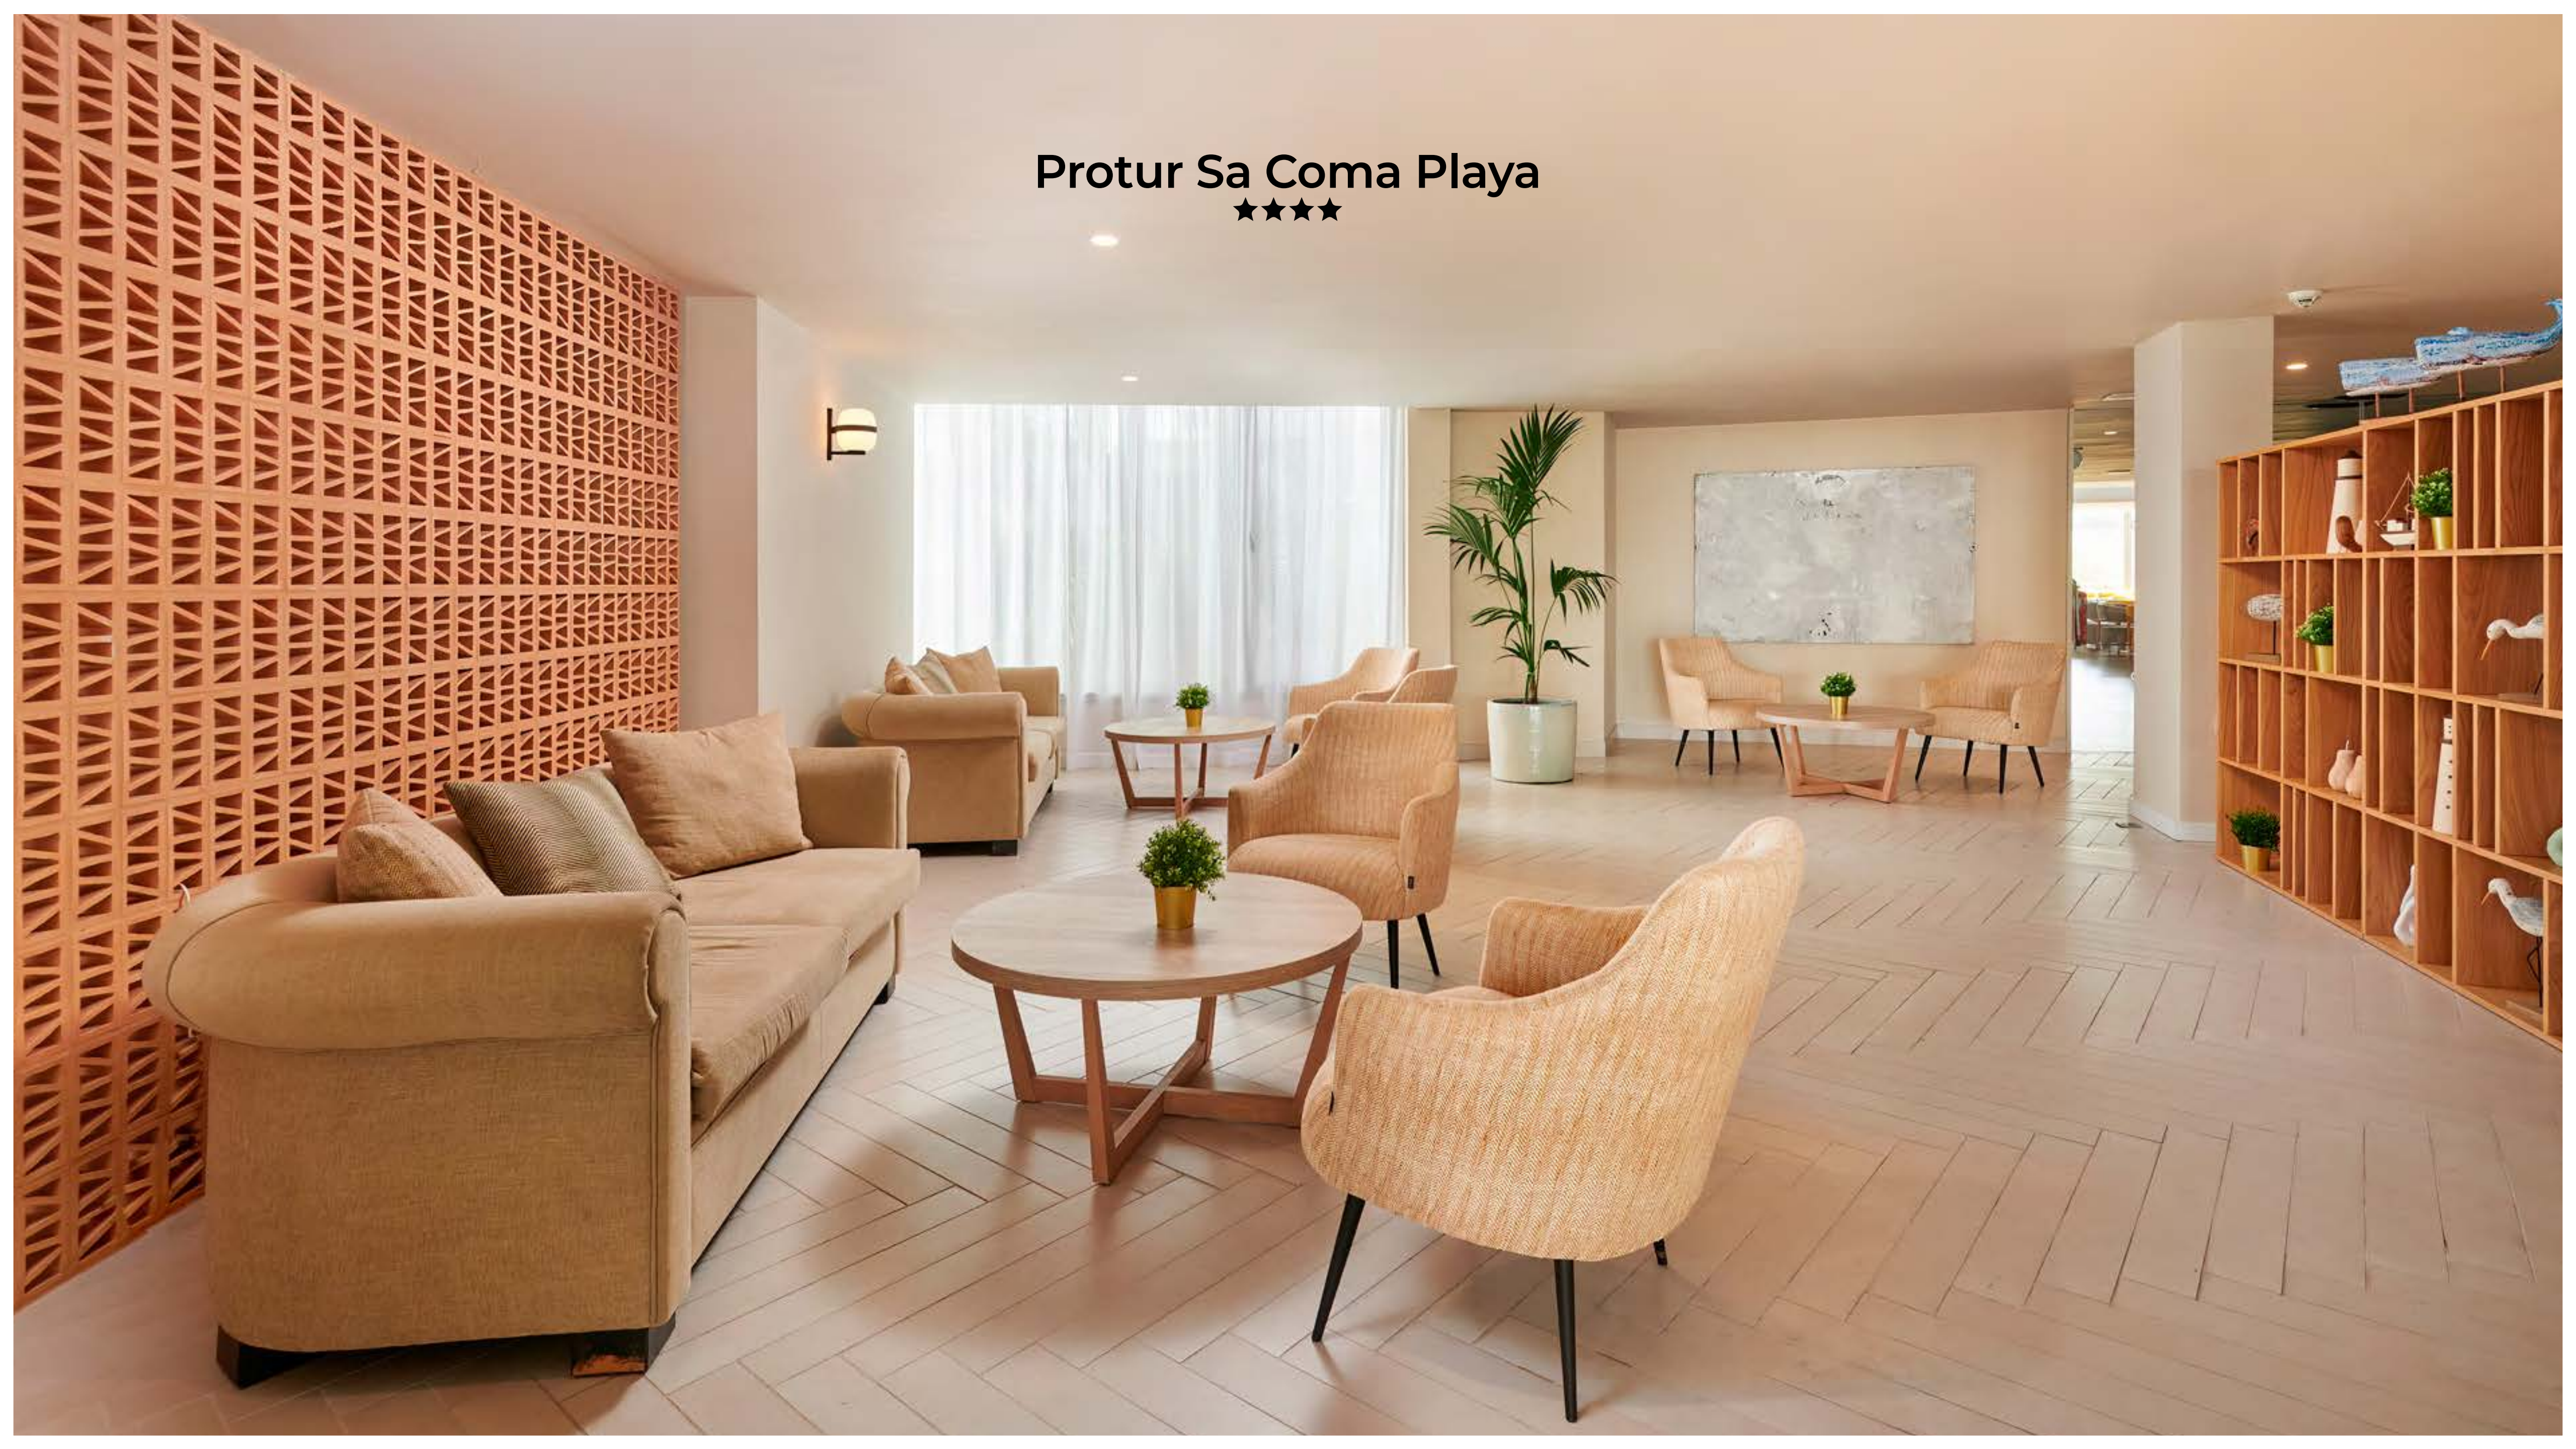

Protur Sa Coma Playa

★★★★

EL HOTEL

Discover the perfect venue for your MICE events at Protur Sa Coma Playa Hotel. Our hotel offers an idyllic setting on the beautiful island of Mallorca, combining modern facilities with the natural beauty of the Mediterranean coast.