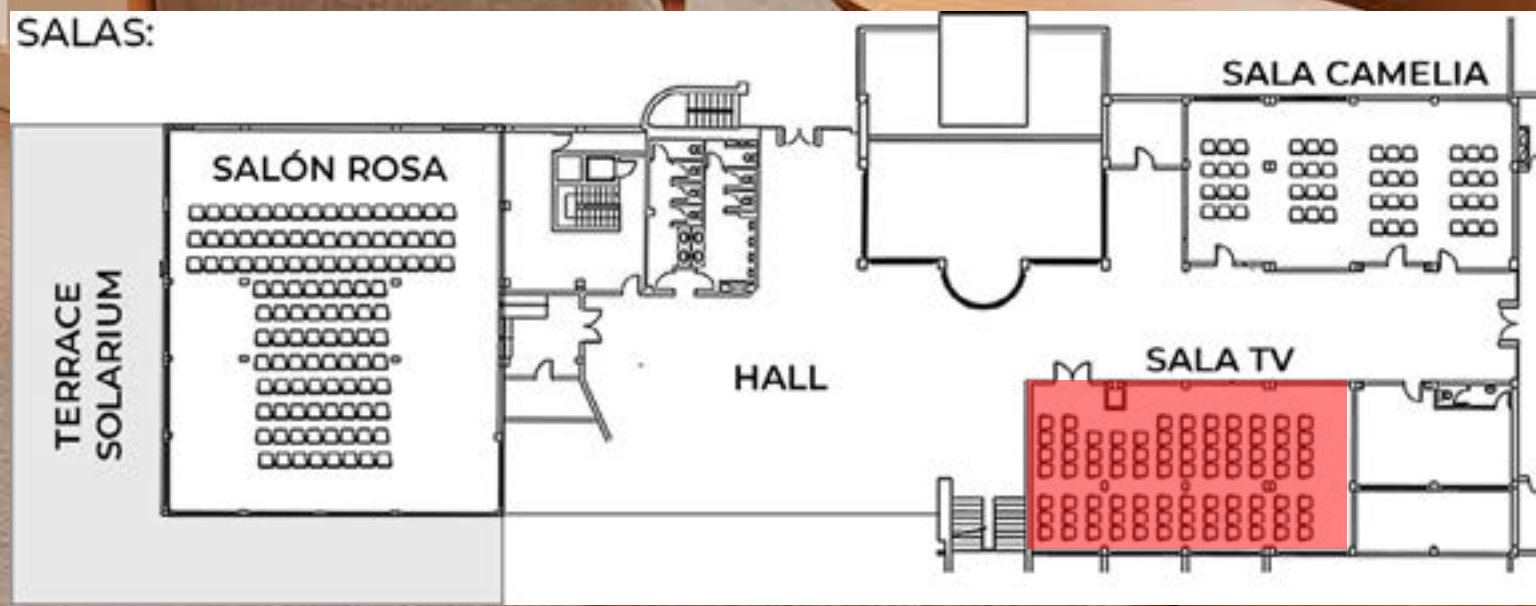

SURFACE	HEIGHT
290 m ²	2,85 m

TERRACE SOLARIUM

SURFACE	HEIGHT	IMPERIAL	COCKTAIL	TEATRO	ESCUELA	FORMA "U"	BANQUETE
m ²	OUTDOOR		200 pers.				150 pers.

ROOM CAMELIA

SURFACE	HEIGHT	IMPERIAL	COCKTAIL	TEATRO	ESCUELA	FORMA "U"	BANQUETE
109 m ²	2,36 m			50 pers.	20 pers.	18 pers.	

TV ROOM

SURFACE	HEIGHT	IMPERIAL	COCKTAIL	TEATRO	ESCUELA	FORMA "U"	BANQUETE
109 m ²	2,36 m			50 pers.	20 pers.	18 pers.	

HALL

SURFACE	HEIGHT	IMPERIAL	COCKTAIL	TEATRO	ESCUELA	FORMA "U"	BANQUETE
m ²	2,36 m		200 pers.	150 pers.	100 pers.		150 pers.

ONLY ADULTS POOL

SURFACE	HEIGHT	IMPERIAL	COCKTAIL	TEATRO	ESCUELA	FORMA "U"	BANQUETE
109 m ²	OUTDOOR		300 pers.				200 pers.

Restaurant - Residencia

Son Floriana
Desde 1986

biomar
S P A

¡EXCLUSIVE FOR CLIENTS OF PROTUR HOTELS!