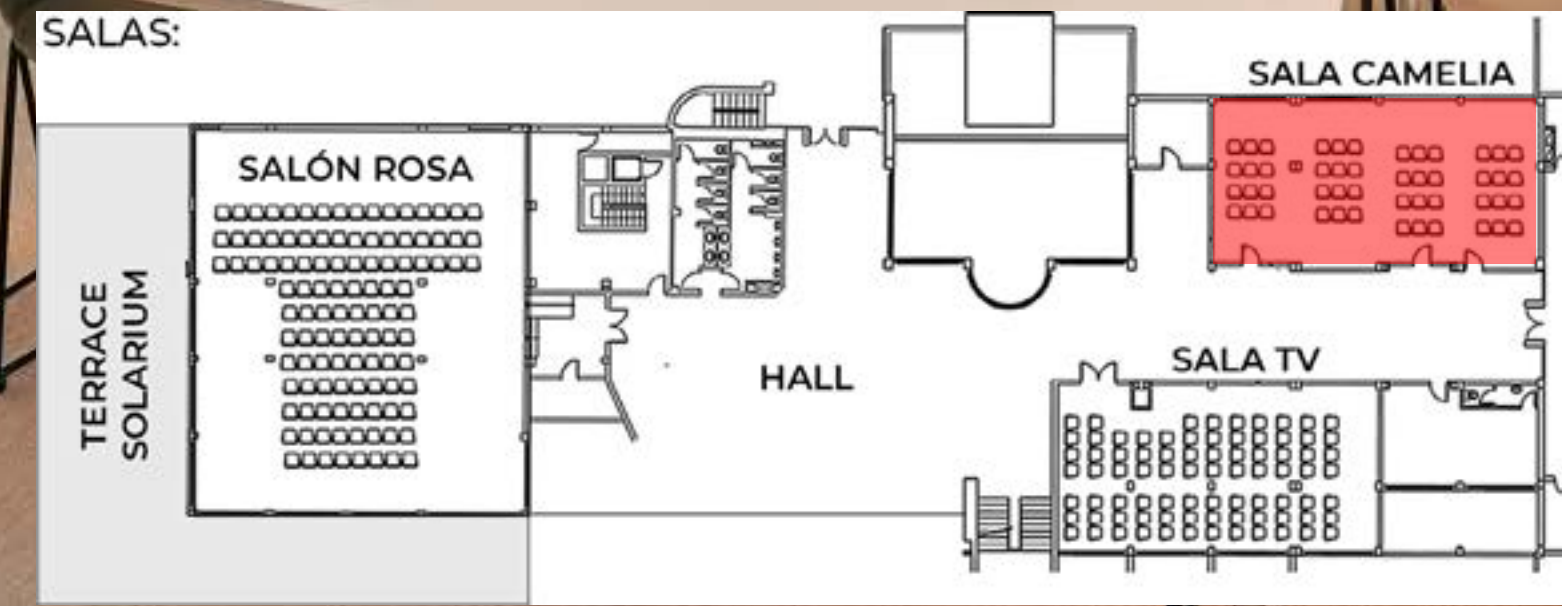

PLANNED AHEADANCE in 2024

WE CARE ABOUT THE ENVIROMENT

*Photovoltaic
Solar Park Ring*

**CO2 Refrigeration
Plants**

**Solar Thermal
Energy**

*Heat
Recovery*

SALÓN ROSA

IMPERIAL	COCKTAIL	TEATRO	ESCUELA	FORMA "U"	BANQUETE
		150 pers.	80 pers.	80 pers.	

SURFACE	HEIGHT
290 m ²	2,85 m

TERRACE SOLARIUM

SURFACE	HEIGHT	IMPERIAL	COCKTAIL	TEATRO	ESCUELA	FORMA "U"	BANQUETE
m ²	OUTDOOR		200 pers.				150 pers.

ROOM CAMELIA

SURFACE	HEIGHT	IMPERIAL	COCKTAIL	TEATRO	ESCUELA	FORMA "U"	BANQUETE
109 m ²	2,36 m			50 pers.	20 pers.	18 pers.	

TV ROOM

SURFACE	HEIGHT	IMPERIAL	COCKTAIL	TEATRO	ESCUELA	FORMA "U"	BANQUETE
109 m ²	2,36 m			50 pers.	20 pers.	18 pers.	

HALL

SURFACE	HEIGHT	IMPERIAL	COCKTAIL	TEATRO	ESCUELA	FORMA "U"	BANQUETE
m ²	2,36 m		200 pers.	150 pers.	100 pers.		150 pers.

ONLY ADULTS POOL

SURFACE	HEIGHT	IMPERIAL	COCKTAIL	TEATRO	ESCUELA	FORMA "U"	BANQUETE
109 m ²	OUTDOOR		300 pers.				200 pers.

Restaurant - Residencia

Son Floriana
Desde 1986

biomar
S P A

¡EXCLUSIVE FOR CLIENTS OF PROTUR HOTELS!