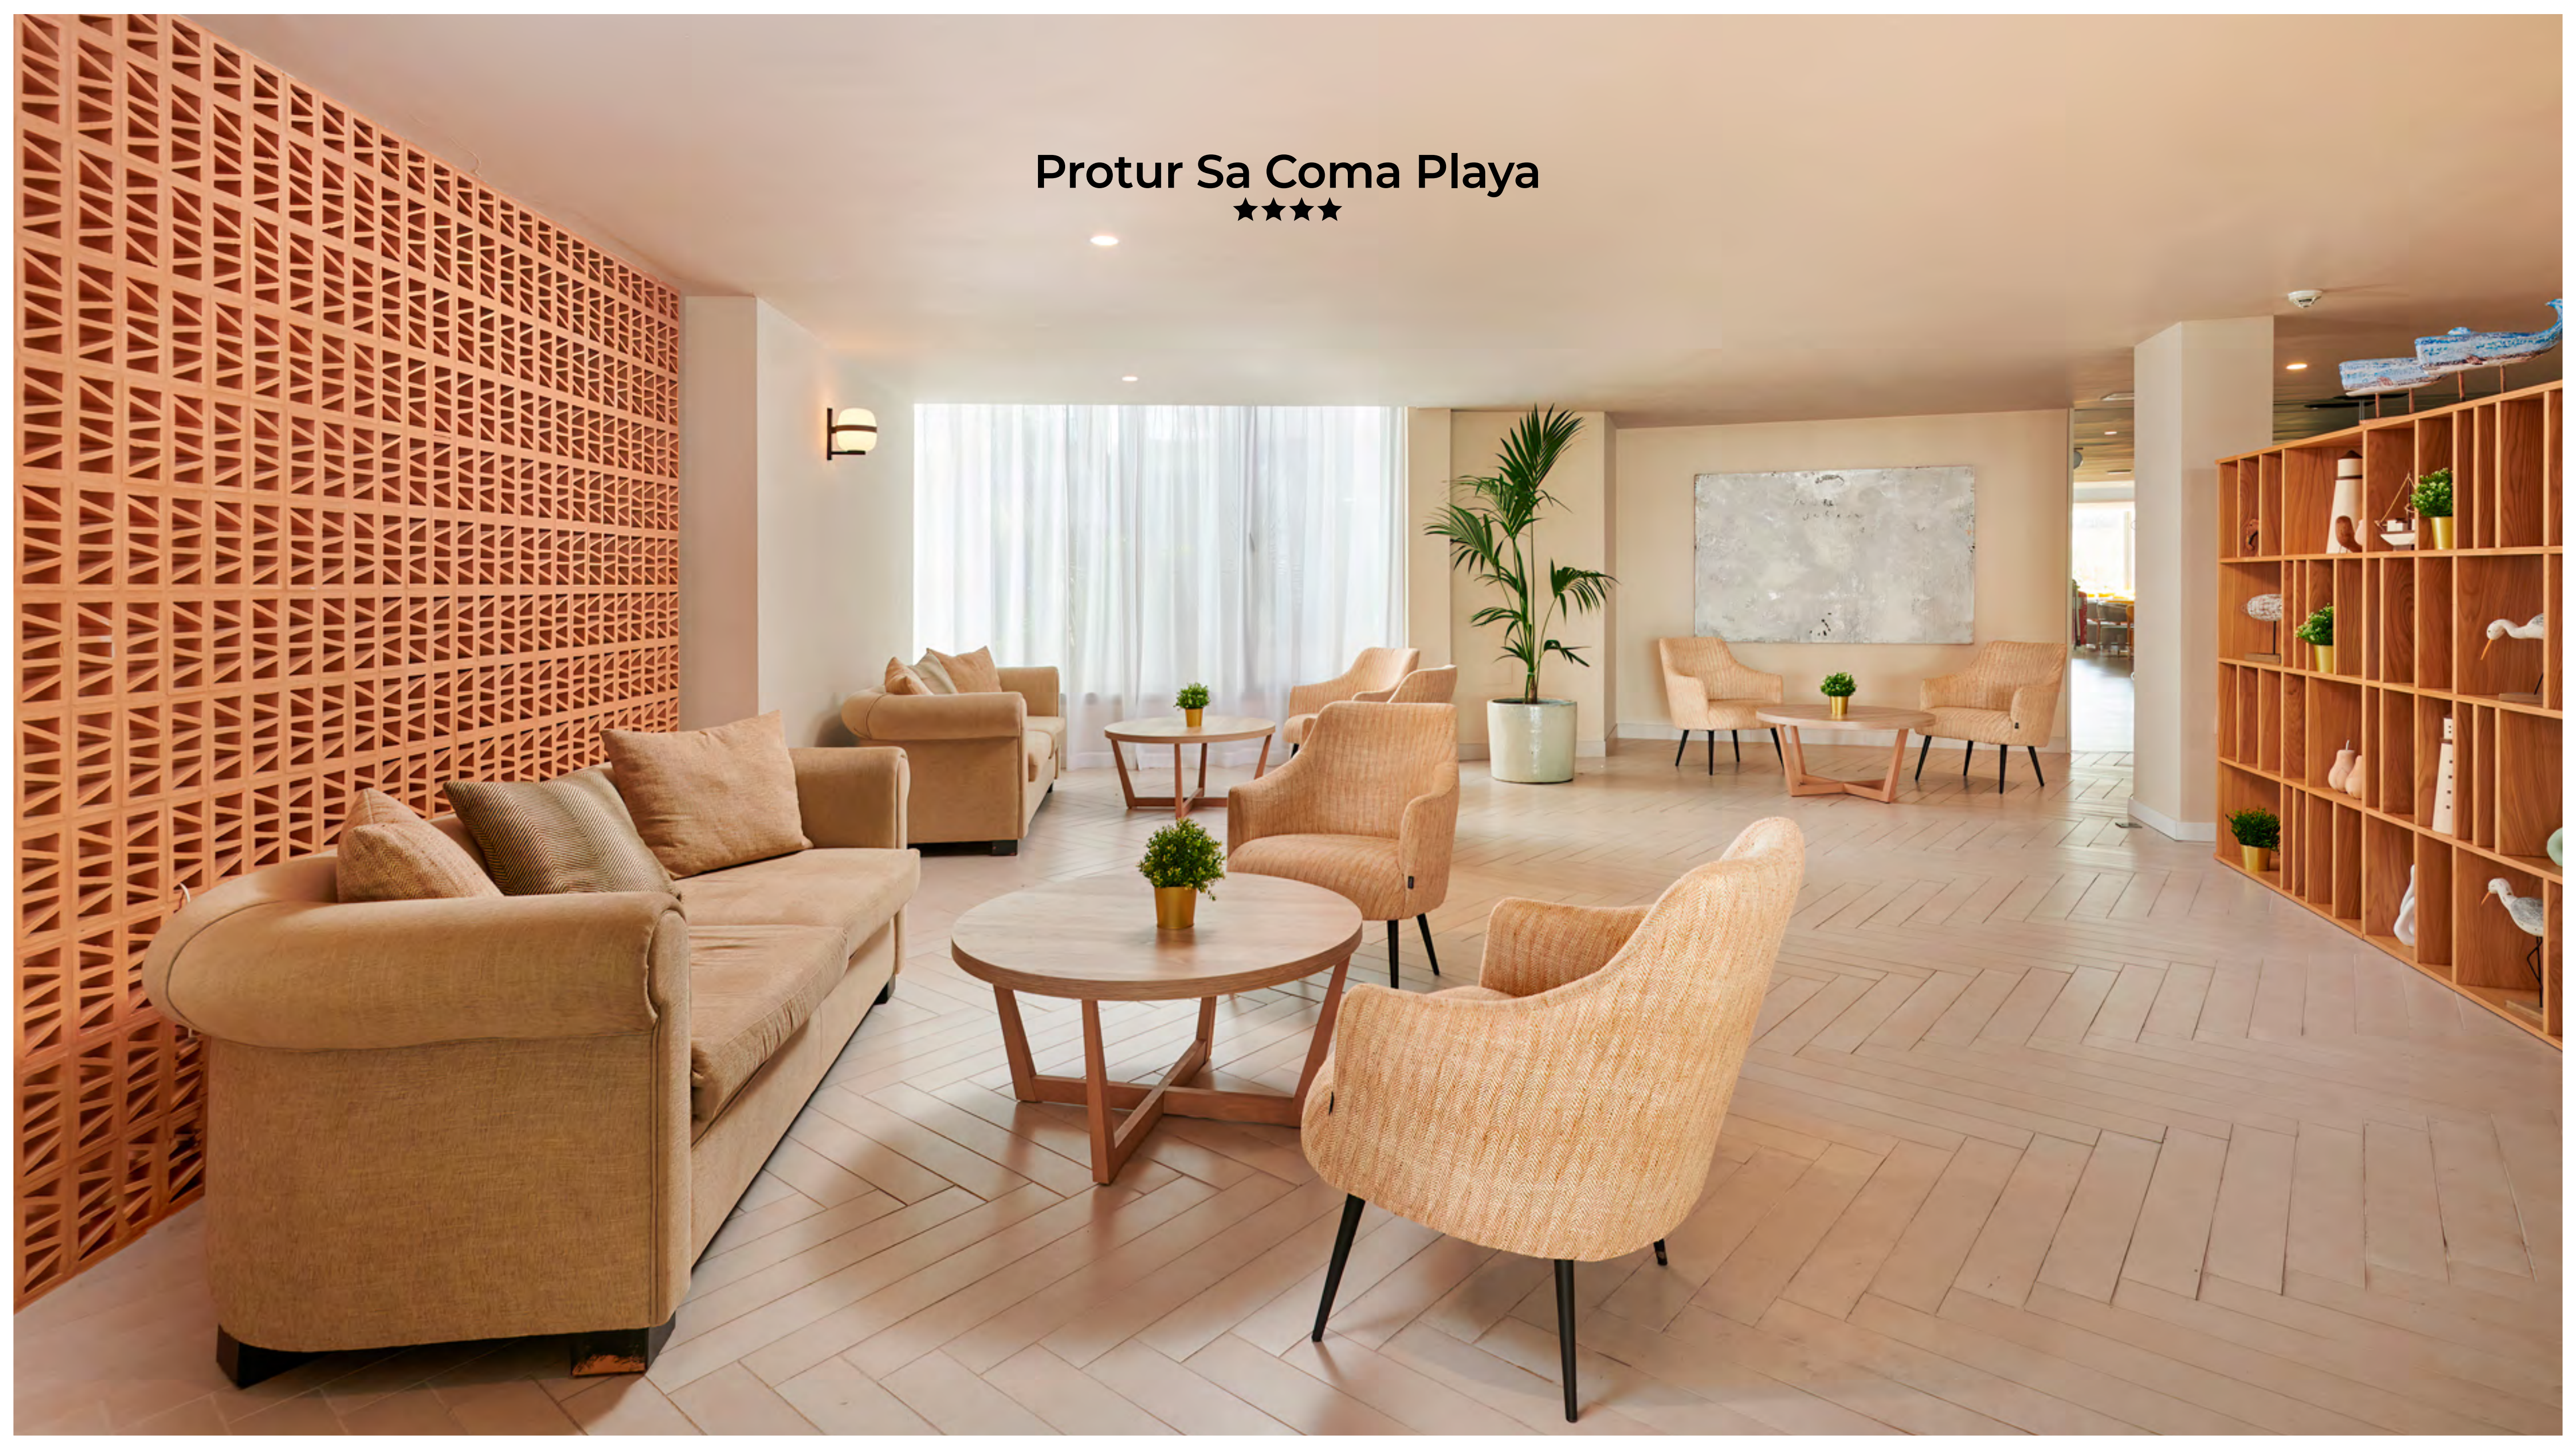

Protur Sa Coma Playa

★★★★

EL HOTEL

Discover the perfect venue for your MICE events at Protur Sa Coma Playa Hotel. Our hotel offers an idyllic setting on the beautiful island of Mallorca, combining modern facilities with the natural beauty of the Mediterranean coast.