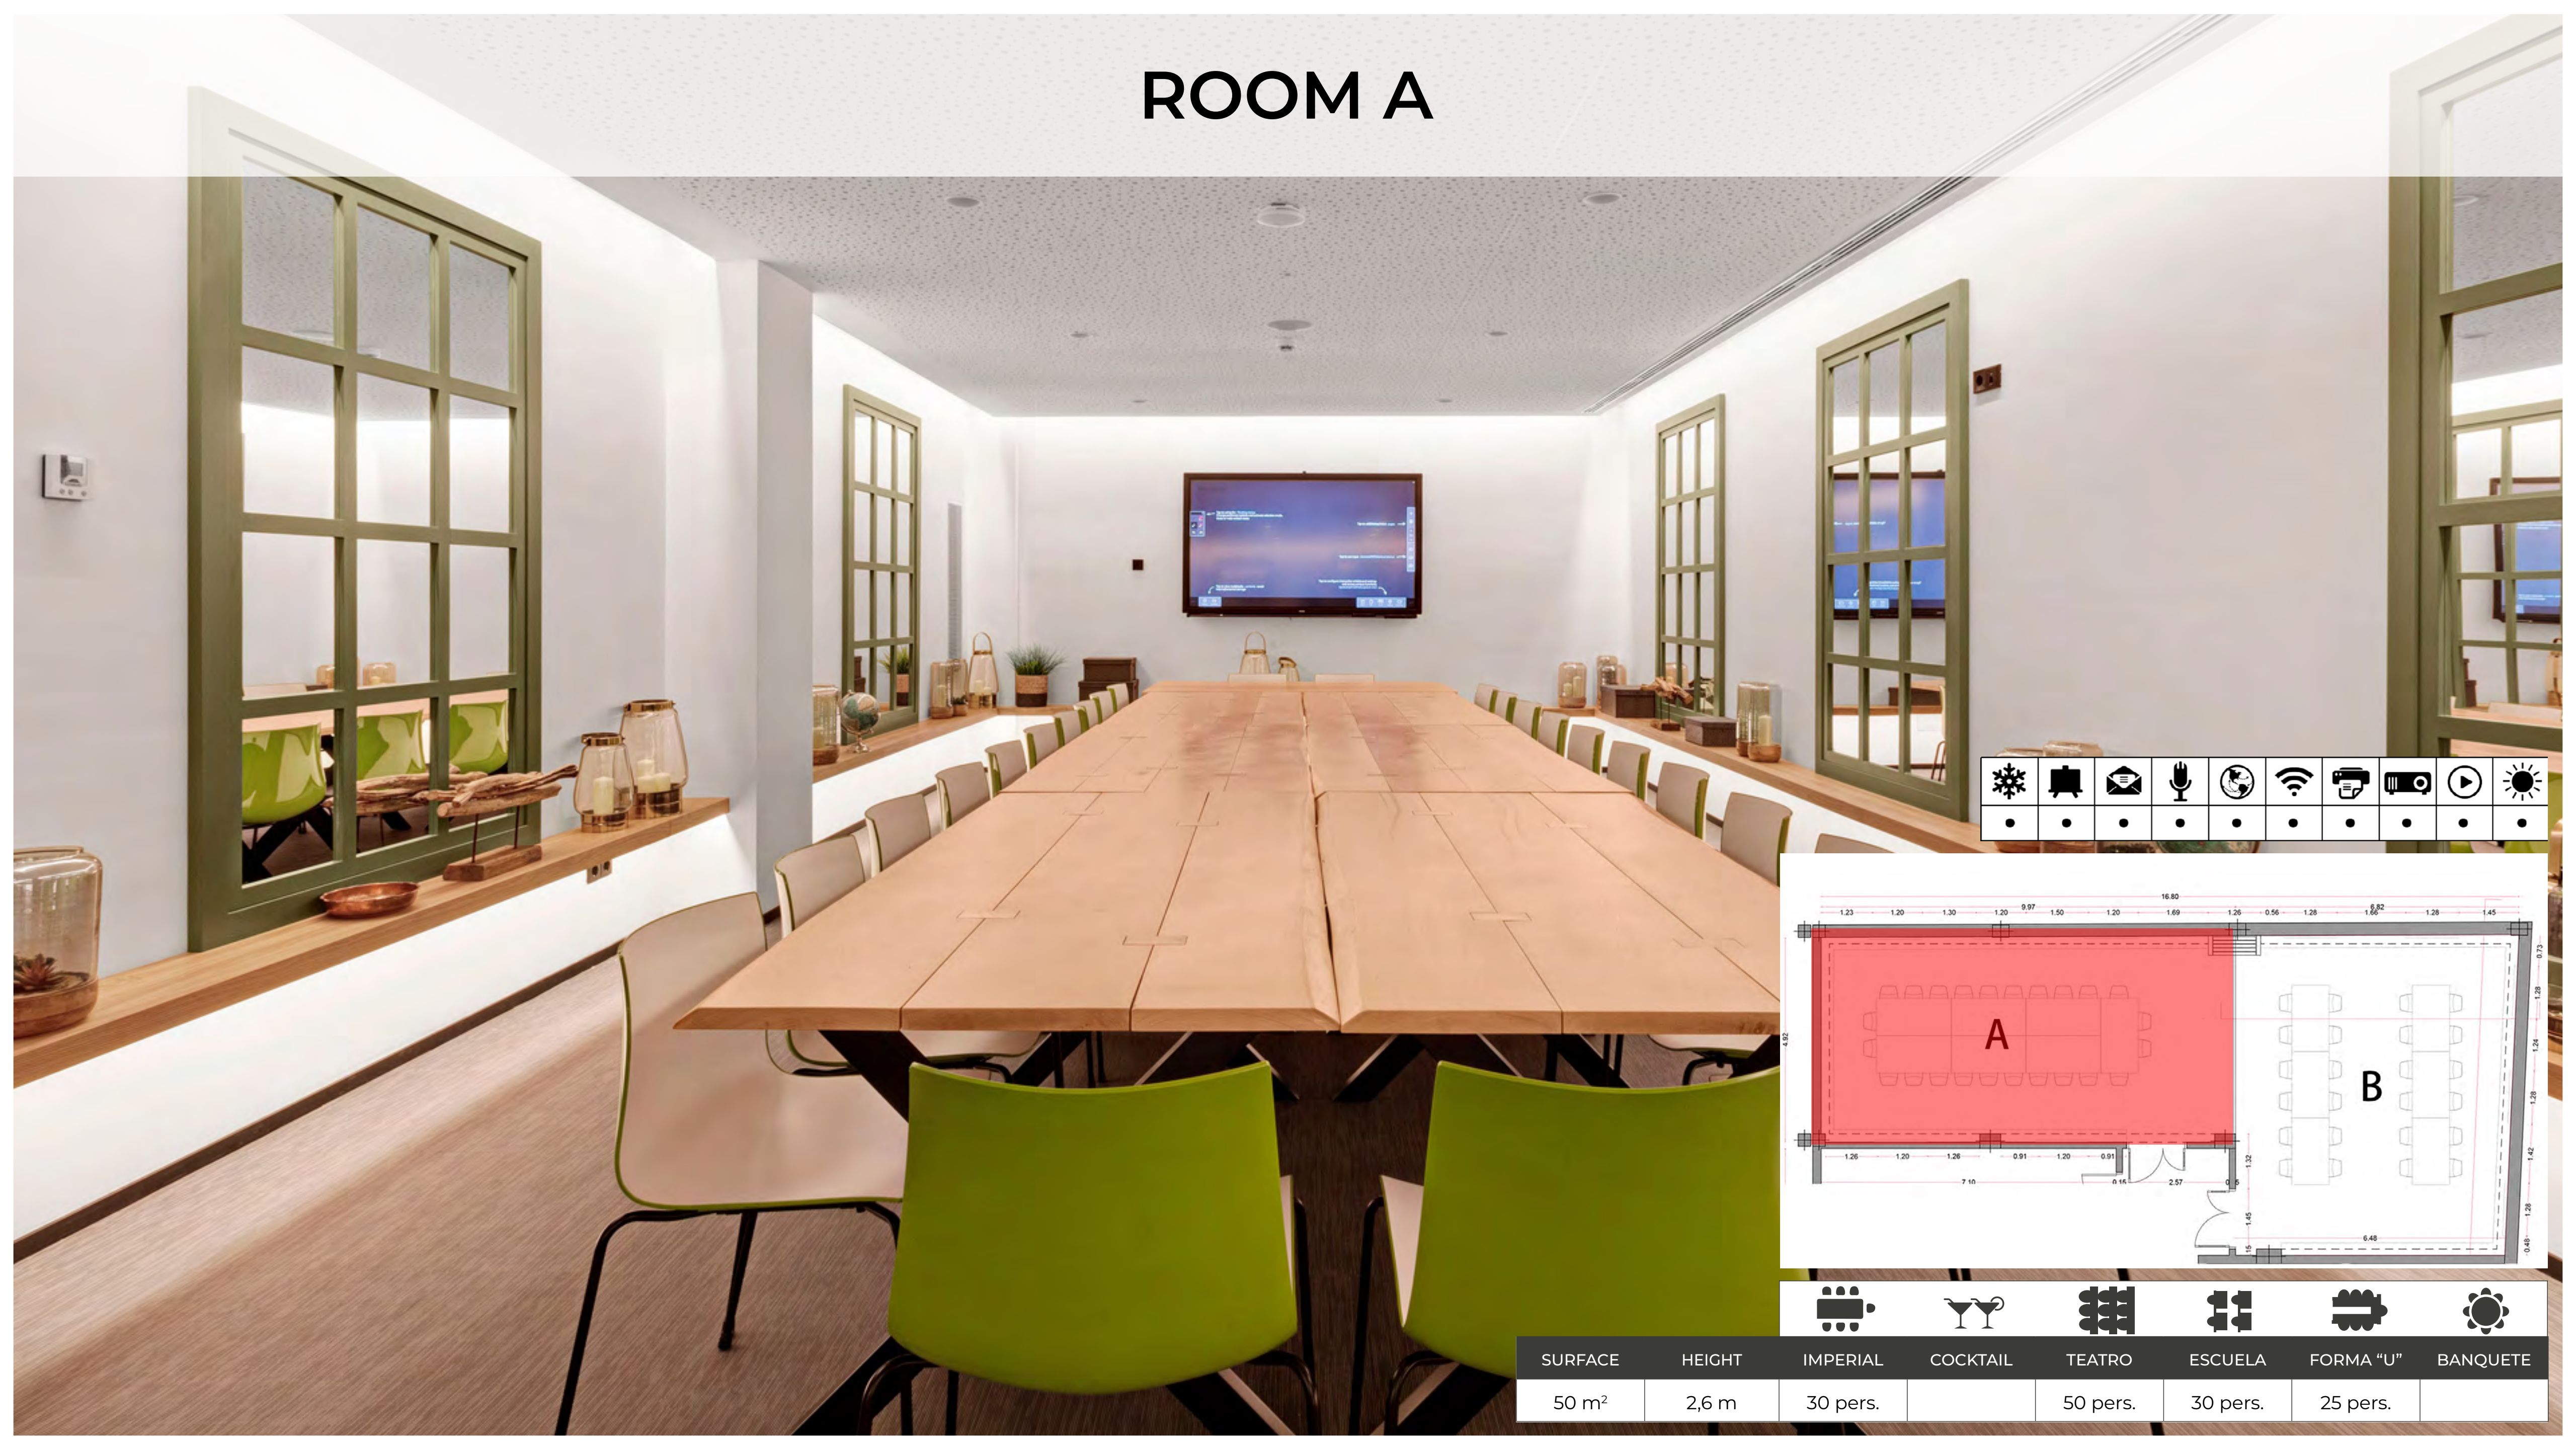

# ROOM A

SURFACE	HEIGHT	IMPERIAL	COCKTAIL	TEATRO	ESCUELA	FORMA "U"	BANQUETE
50 m <sup>2</sup>	2,6 m	30 pers.		50 pers.	30 pers.	25 pers.	