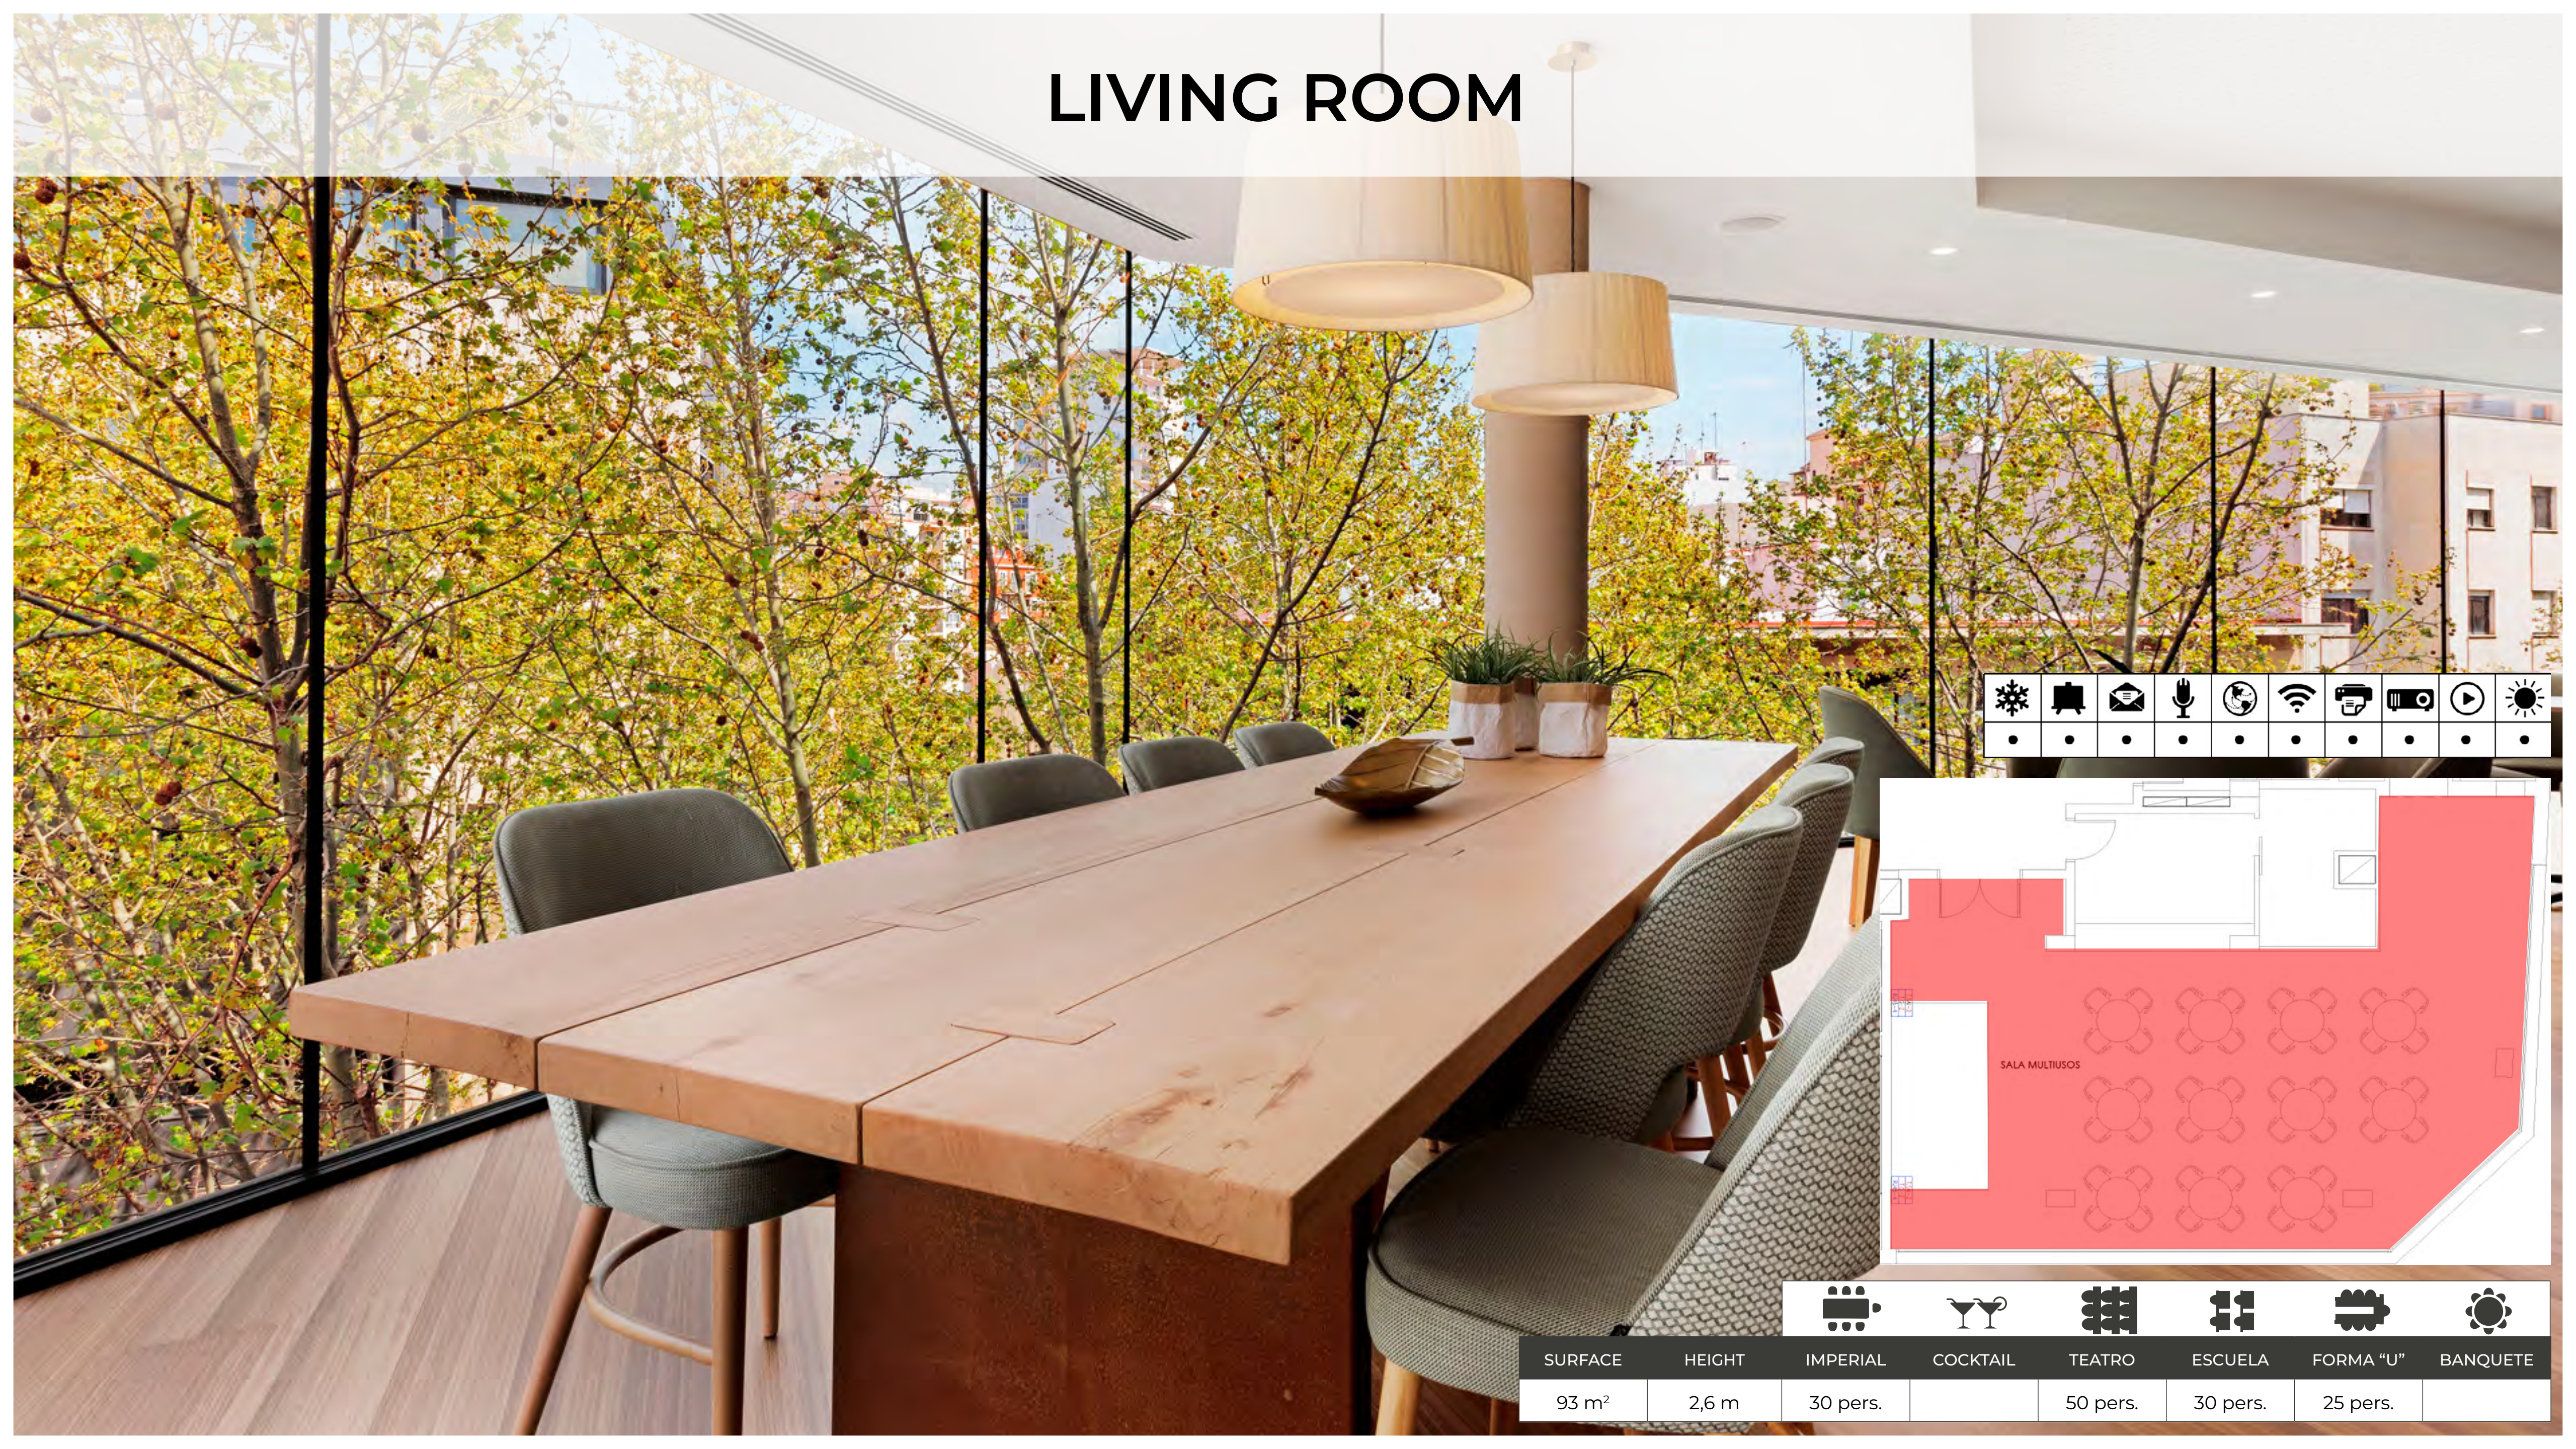

LIVING ROOM

SURFACE	HEIGHT	IMPERIAL	COCKTAIL	TEATRO	ESCUELA	FORMA "U"	BANQUETE
93 m²	2,6 m	30 pers.		50 pers.	30 pers.	25 pers.