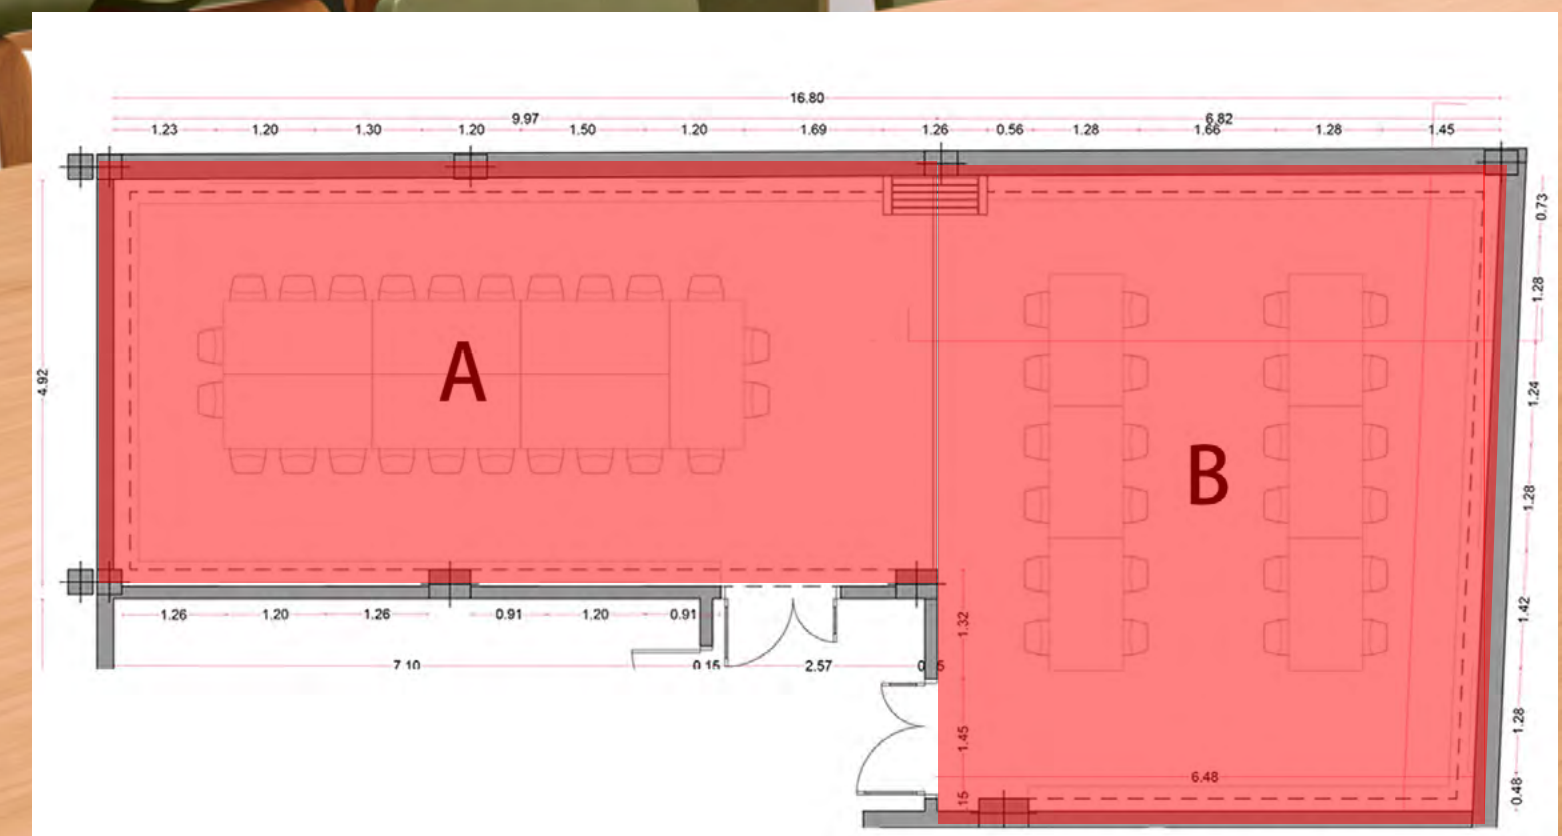

# ROOM A

SURFACE	HEIGHT	IMPERIAL	COCKTAIL	TEATRO	ESCUELA	FORMA "U"	BANQUETE
50 m <sup>2</sup>	2,6 m	30 pers.		50 pers.	30 pers.	25 pers.	

# ROOM B

SURFACE	HEIGHT	IMPERIAL	COCKTAIL	TEATRO	ESCUELA	FORMA "U"	BANQUETE
46 m <sup>2</sup>	2,6 m	25 pers.		40 pers.	35 pers.	20 pers.	

# ROOMS A + B

SURFACE	HEIGHT	IMPERIAL	COCKTAIL	TEATRO	ESCUELA	FORMA "U"	BANQUETE
96 m <sup>2</sup>	2,6 m	40 pers.		90 pers.	65 pers.	40 pers.	

# LIVING ROOM

SURFACE	HEIGHT	IMPERIAL	COCKTAIL	TEATRO	ESCUELA	FORMA "U"	BANQUETE
93 m <sup>2</sup>	2,6 m	30 pers.		50 pers.	30 pers.	25 pers.	