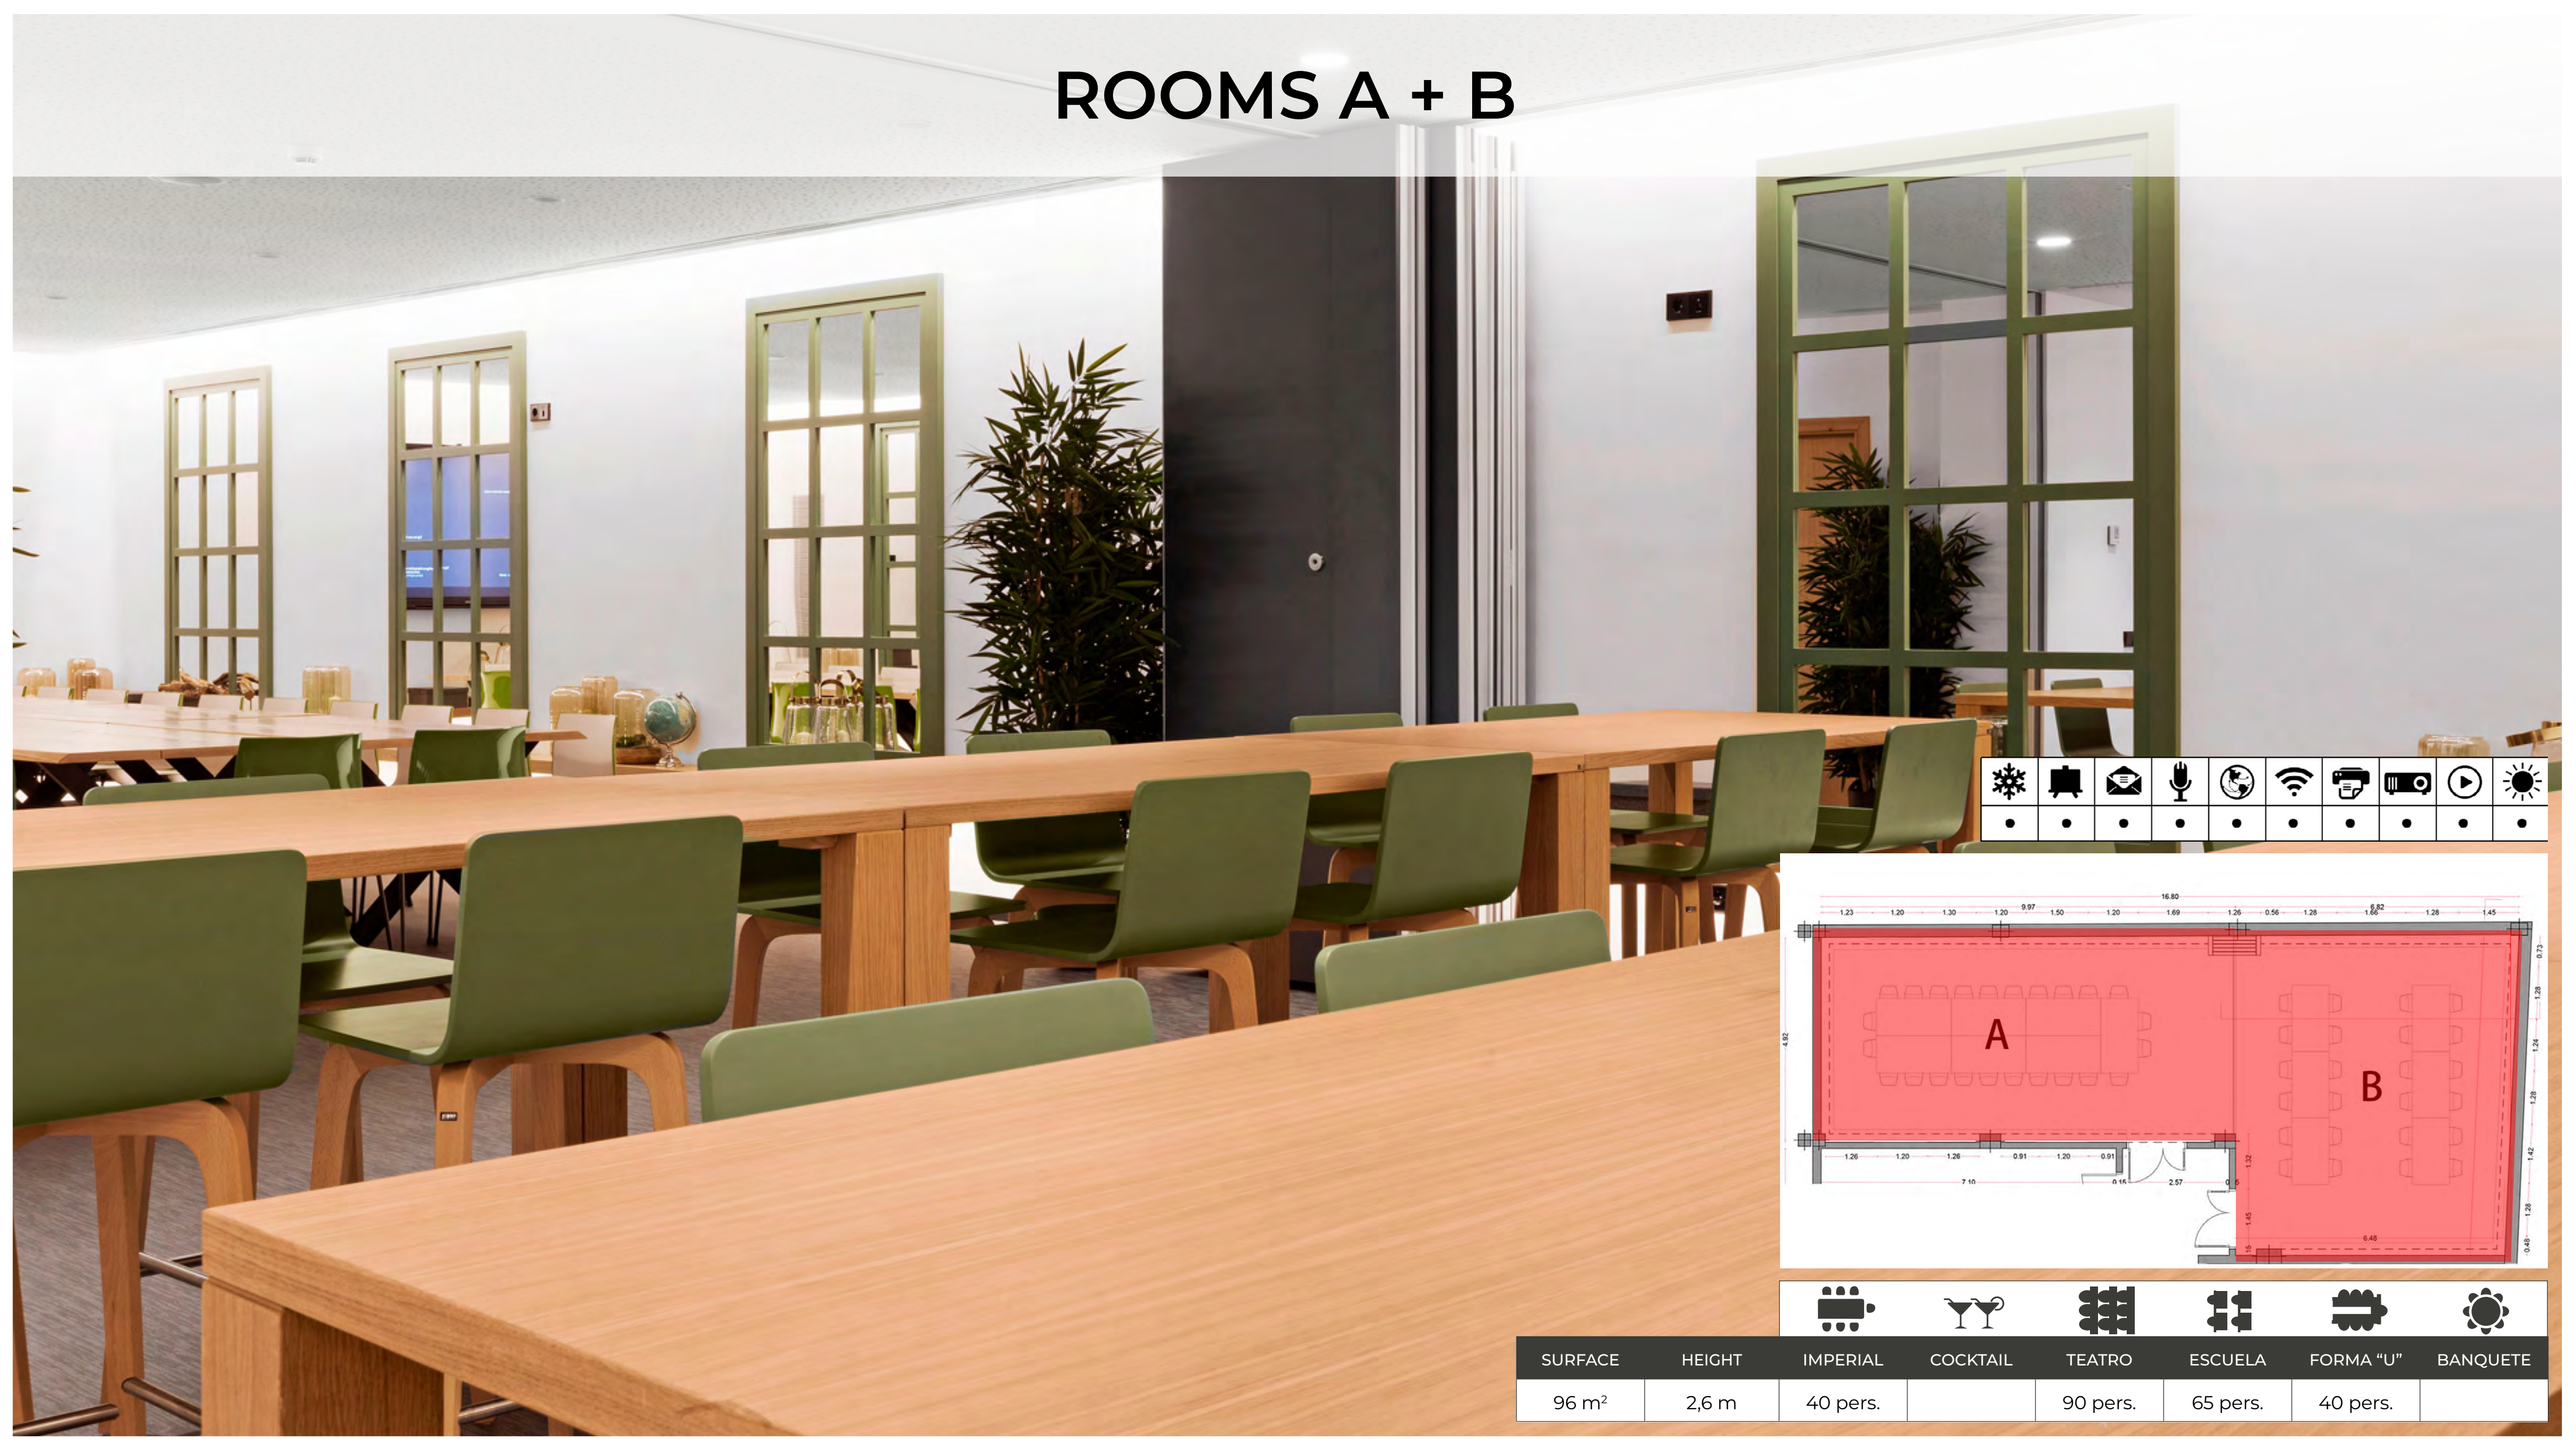

ROOMS A + B

SURFACE	HEIGHT	IMPERIAL	COCKTAIL	TEATRO	ESCUELA	FORMA "U"	BANQUETE
96 m²	2,6 m	40 pers.		90 pers.	65 pers.	40 pers.