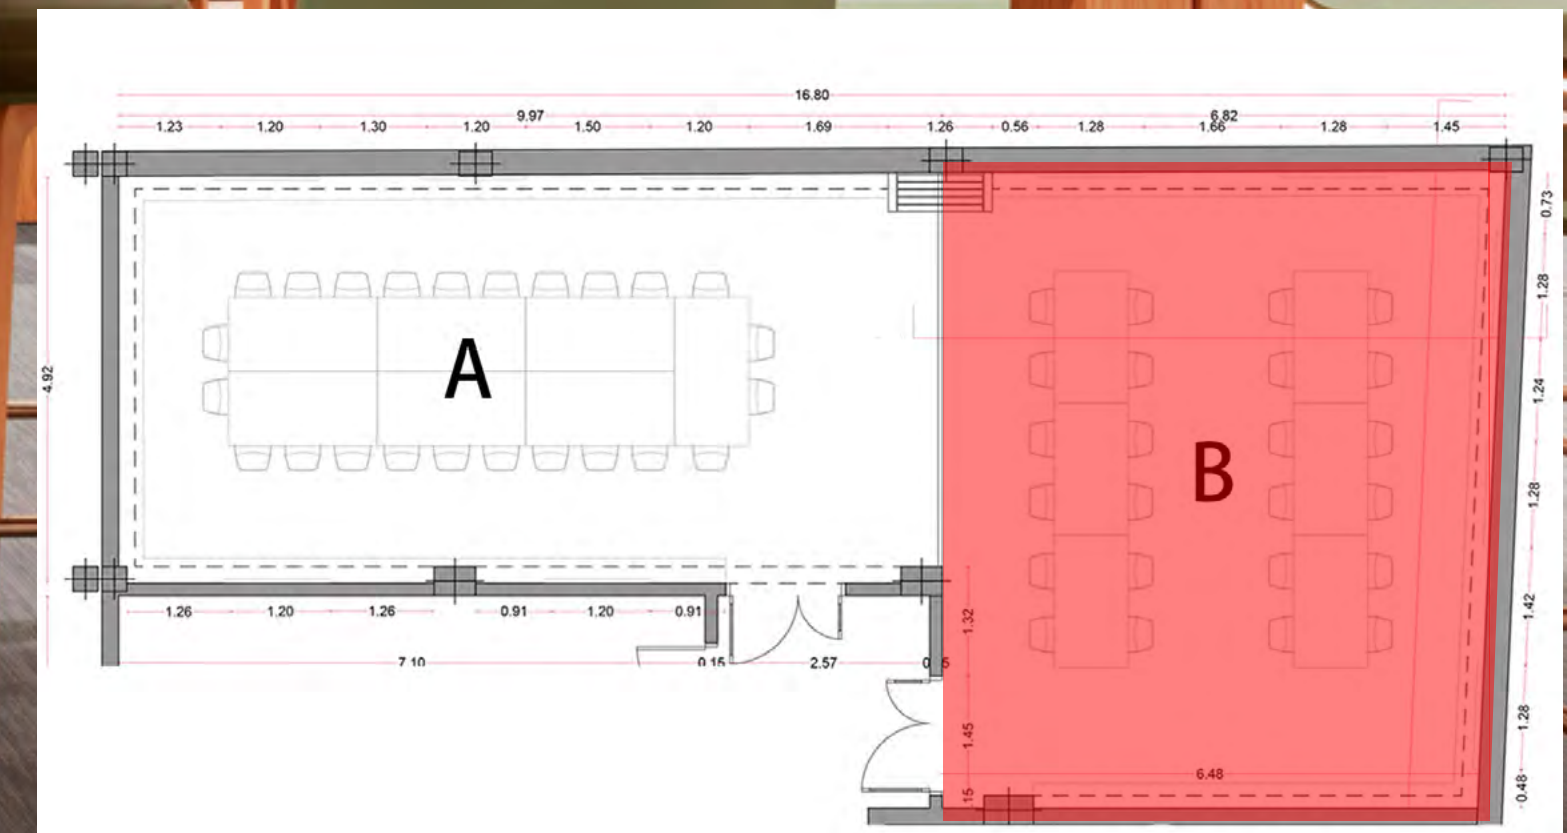

# ROOM A

SURFACE	HEIGHT	IMPERIAL	COCKTAIL	TEATRO	ESCUELA	FORMA "U"	BANQUETE
50 m <sup>2</sup>	2,6 m	30 pers.		50 pers.	30 pers.	25 pers.	

# ROOM B

SURFACE	HEIGHT	IMPERIAL	COCKTAIL	TEATRO	ESCUELA	FORMA "U"	BANQUETE
46 m <sup>2</sup>	2,6 m	25 pers.		40 pers.	35 pers.	20 pers.	

# ROOMS A + B

SURFACE	HEIGHT	IMPERIAL	COCKTAIL	TEATRO	ESCUELA	FORMA "U"	BANQUETE
96 m <sup>2</sup>	2,6 m	40 pers.		90 pers.	65 pers.	40 pers.	

# LIVING ROOM

SURFACE	HEIGHT	IMPERIAL	COCKTAIL	TEATRO	ESCUELA	FORMA "U"	BANQUETE
93 m <sup>2</sup>	2,6 m	30 pers.		50 pers.	30 pers.	25 pers.	