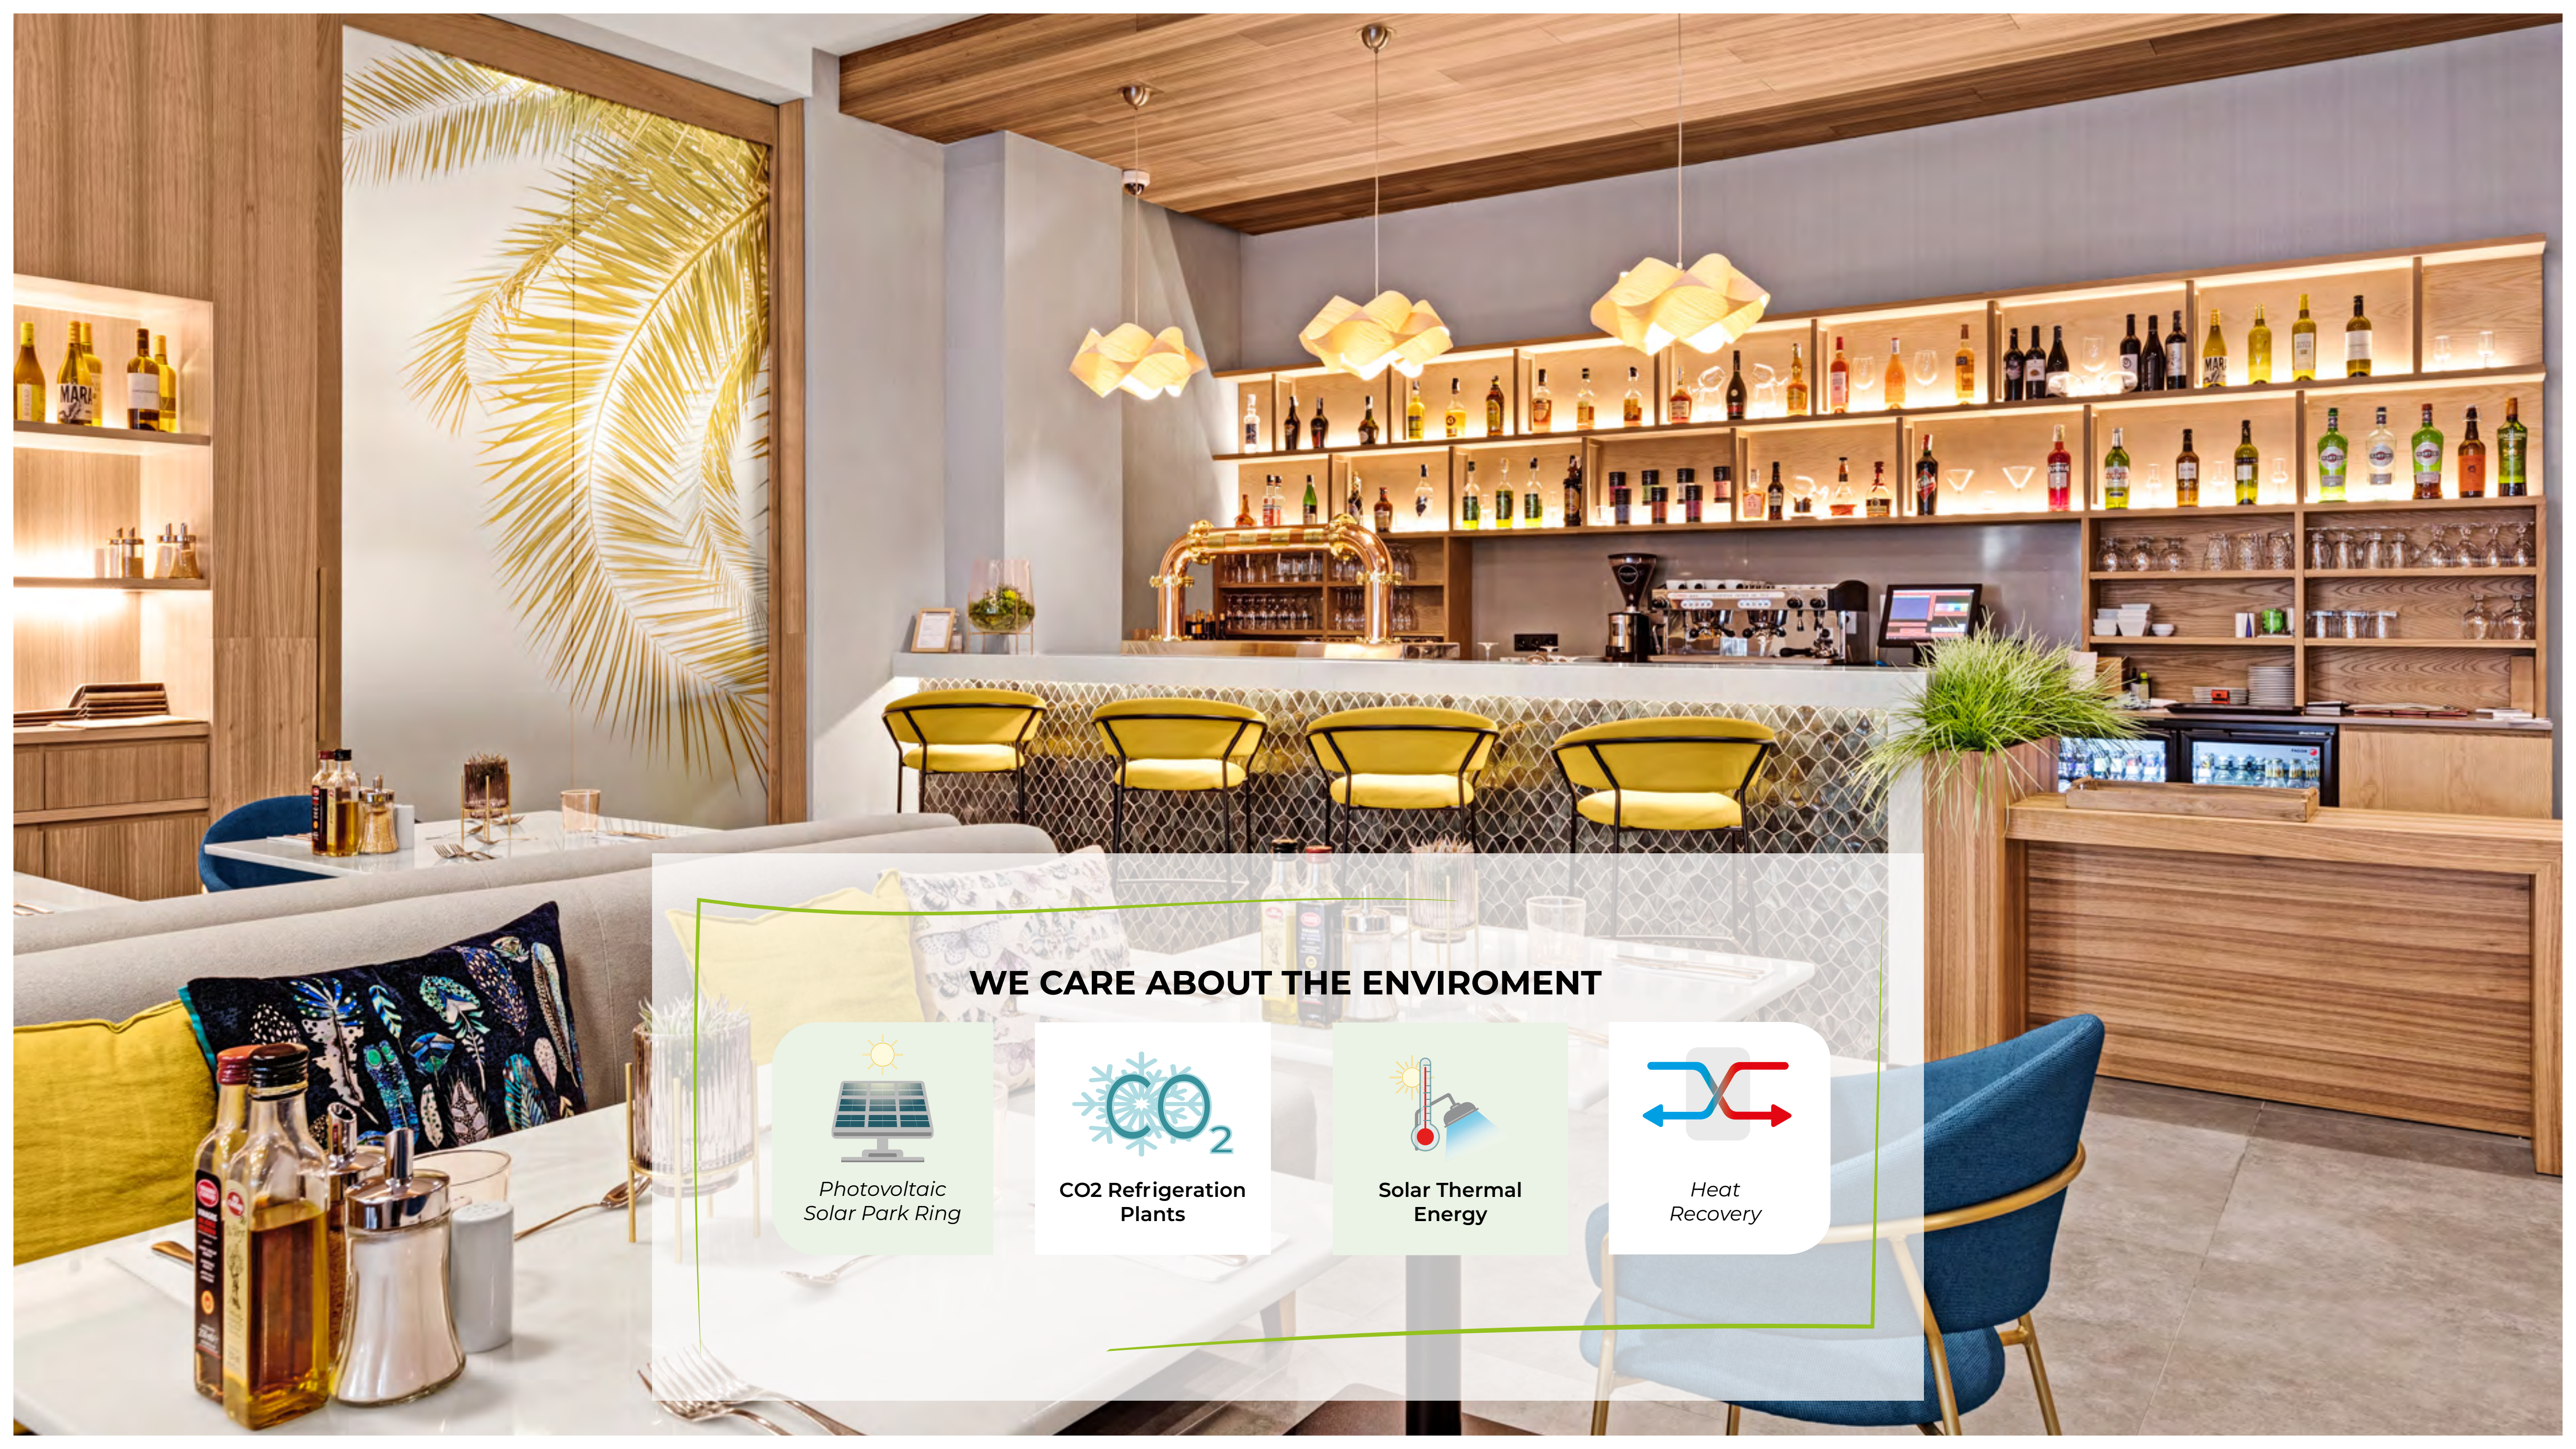

WE CARE ABOUT THE ENVIROMENT

Photovoltaic
Solar Park Ring

CO2 Refrigeration
Plants

Solar Thermal
Energy

Heat
Recovery