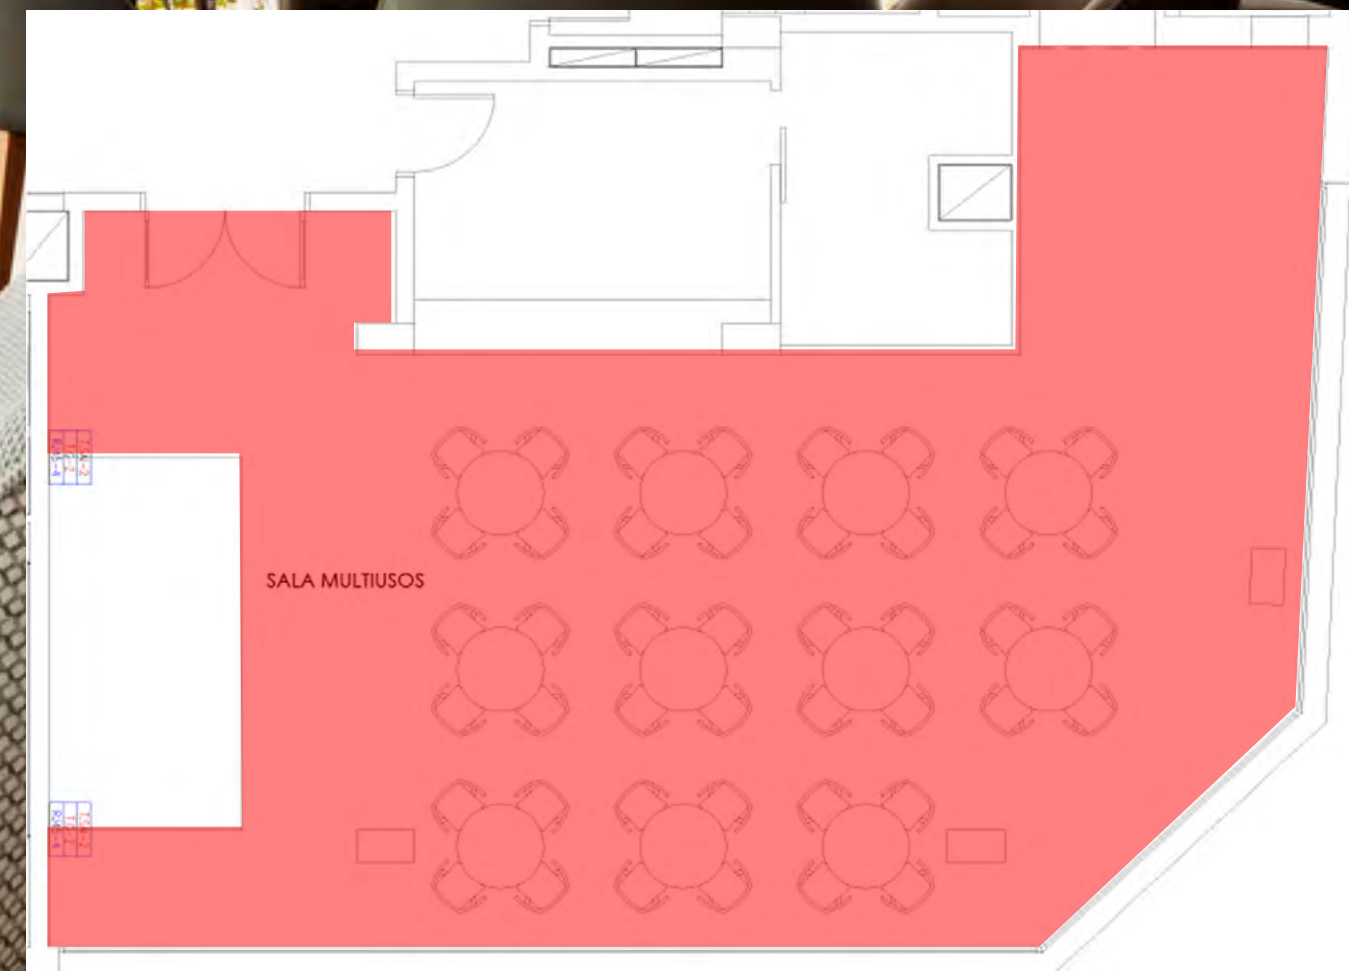

# ROOM A

SURFACE	HEIGHT	IMPERIAL	COCKTAIL	TEATRO	ESCUELA	FORMA "U"	BANQUETE
50 m <sup>2</sup>	2,6 m	30 pers.		50 pers.	30 pers.	25 pers.	

# ROOM B

SURFACE	HEIGHT	IMPERIAL	COCKTAIL	TEATRO	ESCUELA	FORMA "U"	BANQUETE
46 m <sup>2</sup>	2,6 m	25 pers.		40 pers.	35 pers.	20 pers.	

# ROOMS A + B

SURFACE	HEIGHT	IMPERIAL	COCKTAIL	TEATRO	ESCUELA	FORMA "U"	BANQUETE
96 m <sup>2</sup>	2,6 m	40 pers.		90 pers.	65 pers.	40 pers.	

# LIVING ROOM

SURFACE	HEIGHT	IMPERIAL	COCKTAIL	TEATRO	ESCUELA	FORMA "U"	BANQUETE
93 m <sup>2</sup>	2,6 m	30 pers.		50 pers.	30 pers.	25 pers.	