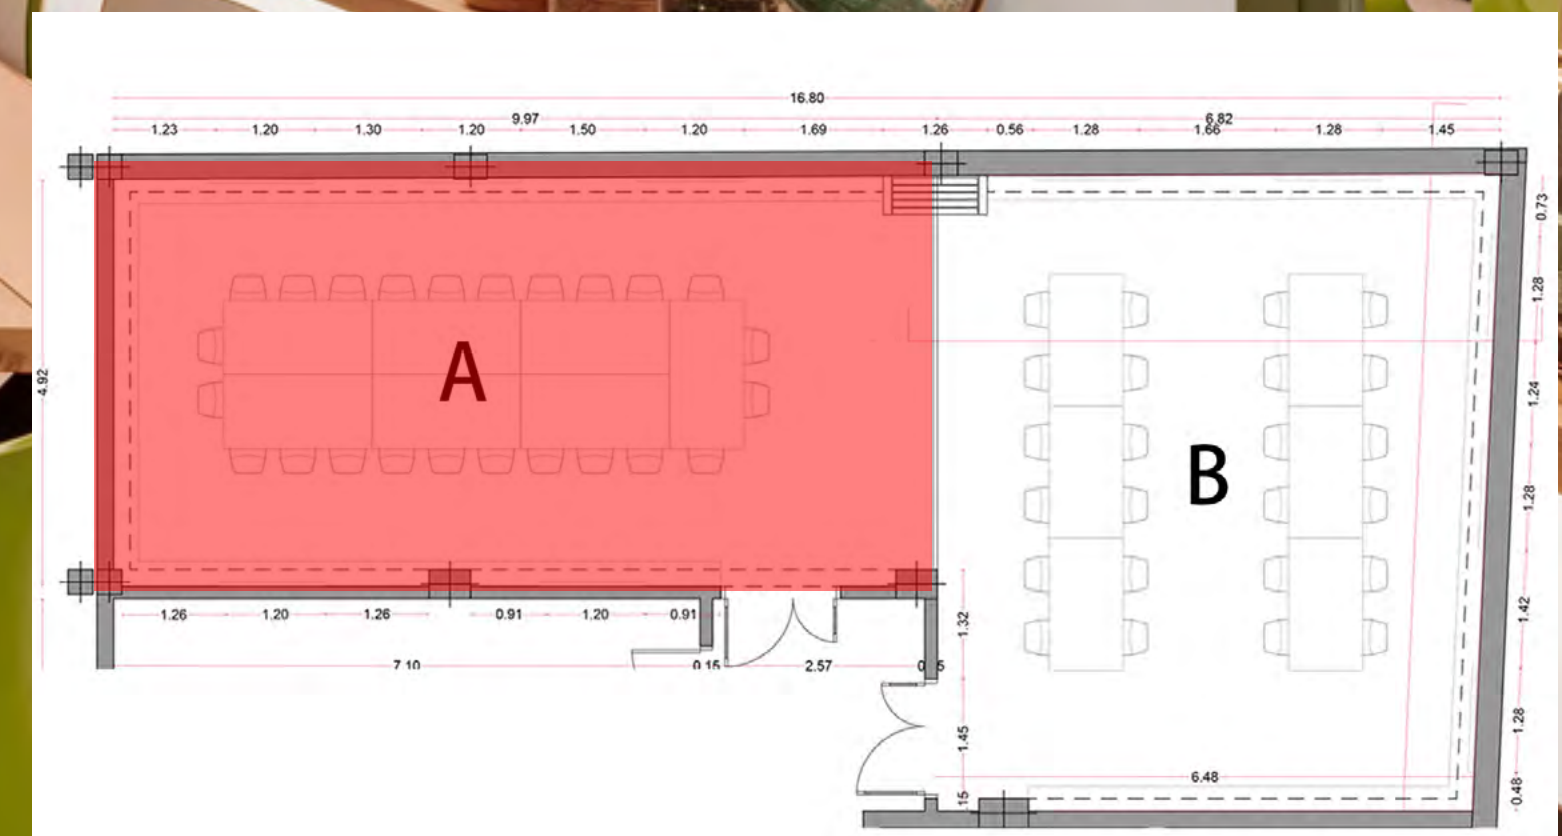

# ROOM A

SURFACE	HEIGHT	IMPERIAL	COCKTAIL	TEATRO	ESCUELA	FORMA "U"	BANQUETE
50 m <sup>2</sup>	2,6 m	30 pers.		50 pers.	30 pers.	25 pers.	

# ROOM B

SURFACE	HEIGHT	IMPERIAL	COCKTAIL	TEATRO	ESCUELA	FORMA "U"	BANQUETE
46 m <sup>2</sup>	2,6 m	25 pers.		40 pers.	35 pers.	20 pers.	

# ROOMS A + B

SURFACE	HEIGHT	IMPERIAL	COCKTAIL	TEATRO	ESCUELA	FORMA "U"	BANQUETE
96 m <sup>2</sup>	2,6 m	40 pers.		90 pers.	65 pers.	40 pers.	

# LIVING ROOM

SURFACE	HEIGHT	IMPERIAL	COCKTAIL	TEATRO	ESCUELA	FORMA "U"	BANQUETE
93 m <sup>2</sup>	2,6 m	30 pers.		50 pers.	30 pers.	25 pers.	